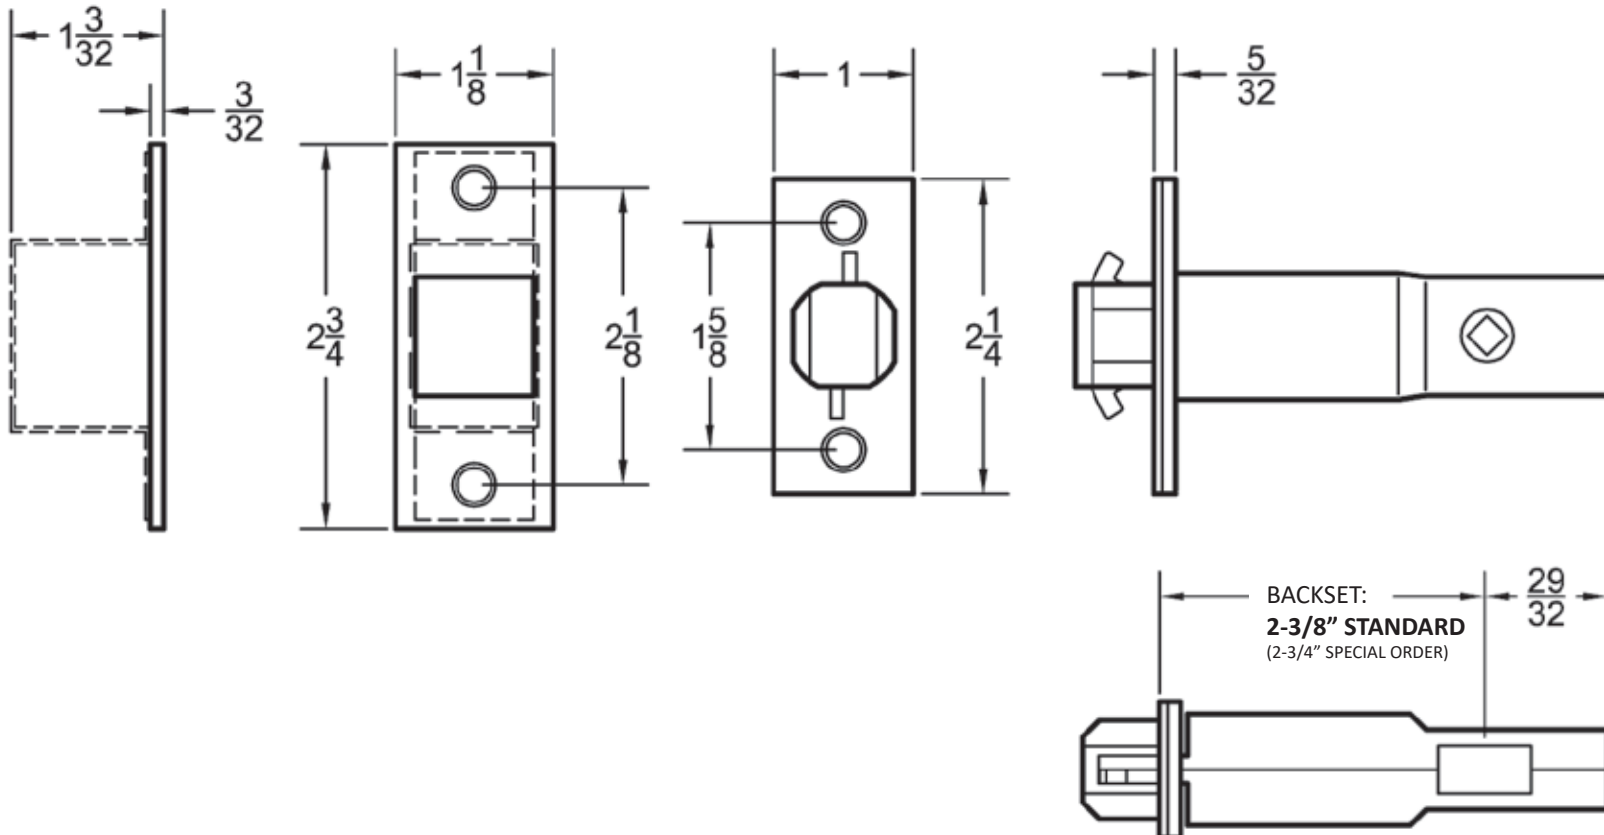

C-62L LOCK BODY ONLY

PRODUCT DETAIL

HD Strike Bolt for locking doors.
For 1-3/4" or 1-3/8" thick doors.
2-3/8" (standard) or 2-3/4" (**Special Order**) Backsets Available.
Cannot be used with Cylinders or Keyed Locks.