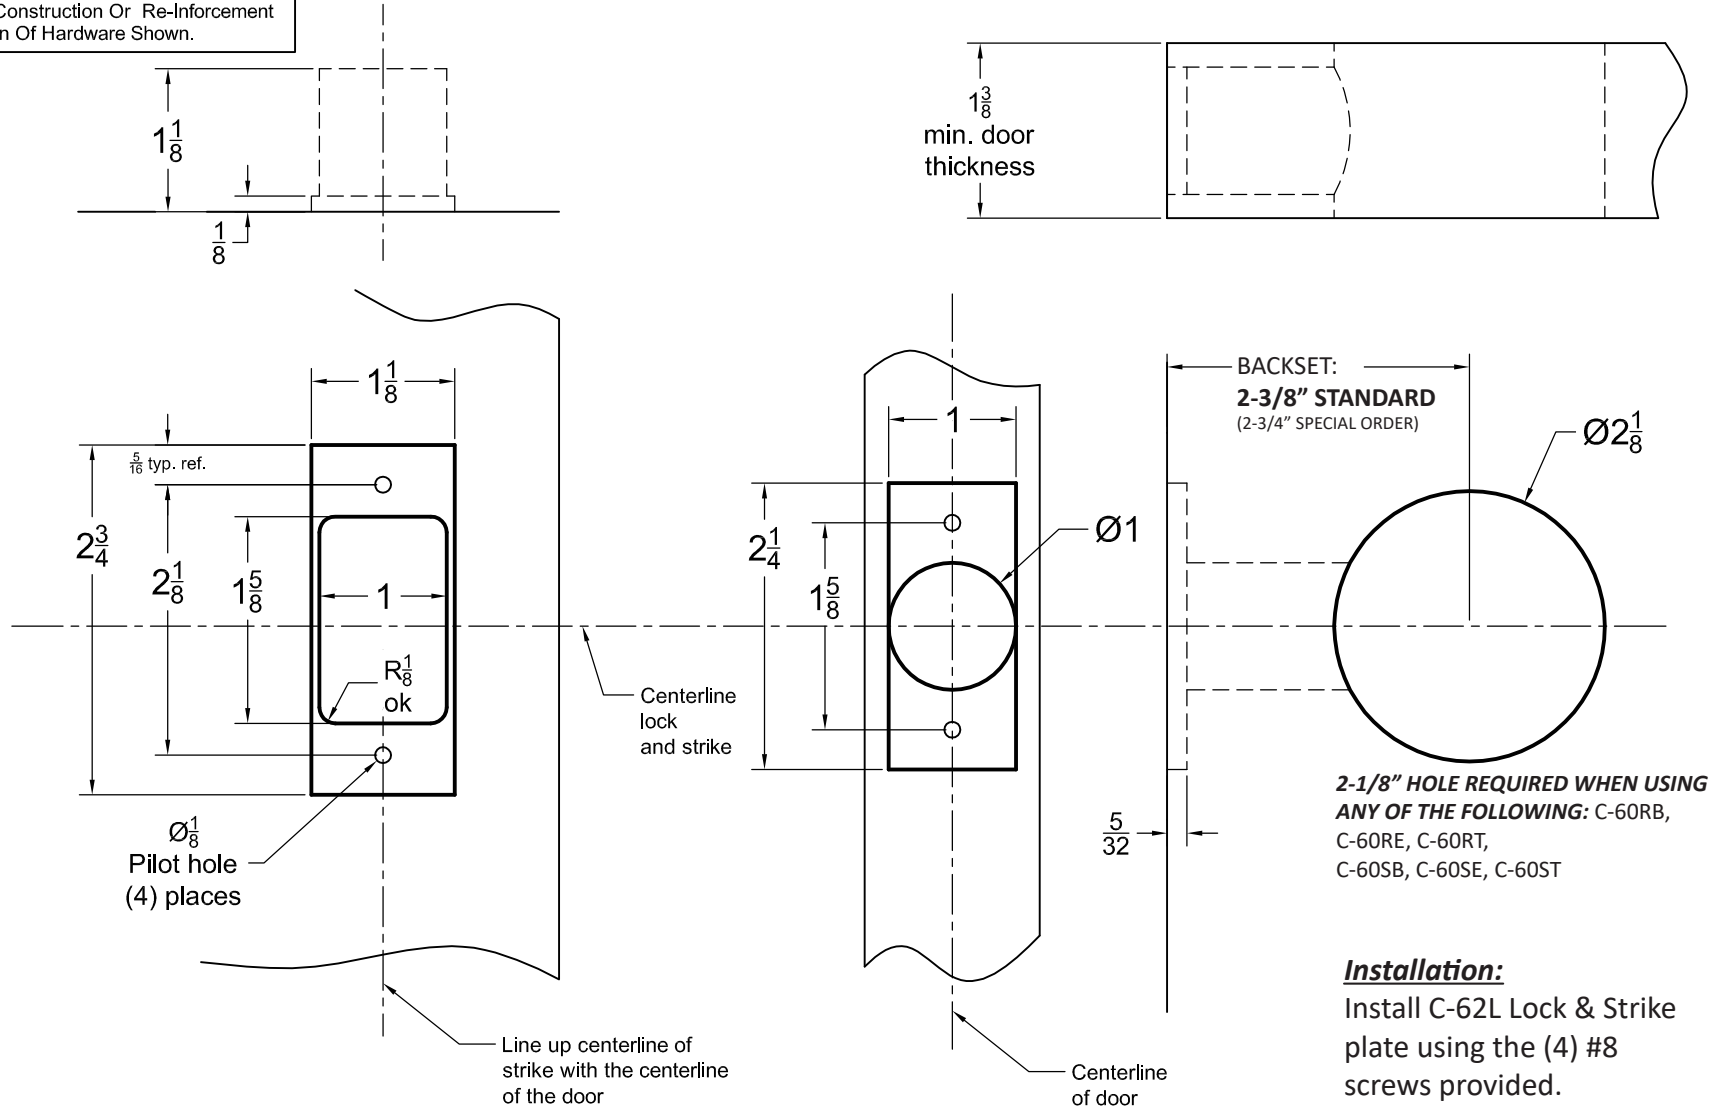

C-62L LOCK BODY ONLY

DOOR PREP TEMPLATE

Responsibility:

Door And Frame Manufacturers Are Responsible For Providing Adequate Construction Or Re-Inforcement For Proper Installation Of Hardware Shown.

K.N. CROWDER MFG. INC.

1220 BURLOAK DRIVE
BURLINGTON, ONTARIO, CANADA, L7L 6B3
TOLL-FREE PHONE: 1-866-999-1KNC (1562)
TOLL-FREE FAX: 1-800-567-0123

WEBSITE: www.kncrowder.com --- EMAIL: customerservice@kncrowder.com

K.N. CROWDER INC.

210 EIGHTH STREET SOUTH
LEWISTON, NEW YORK, U.S.A. 14092
TOLL-FREE PHONE: 1-866-999-1KNC (1562)
TOLL-FREE FAX: 1-800-567-0123

© 2018 K.N. CROWDER MFG. INC. All Rights Reserved.