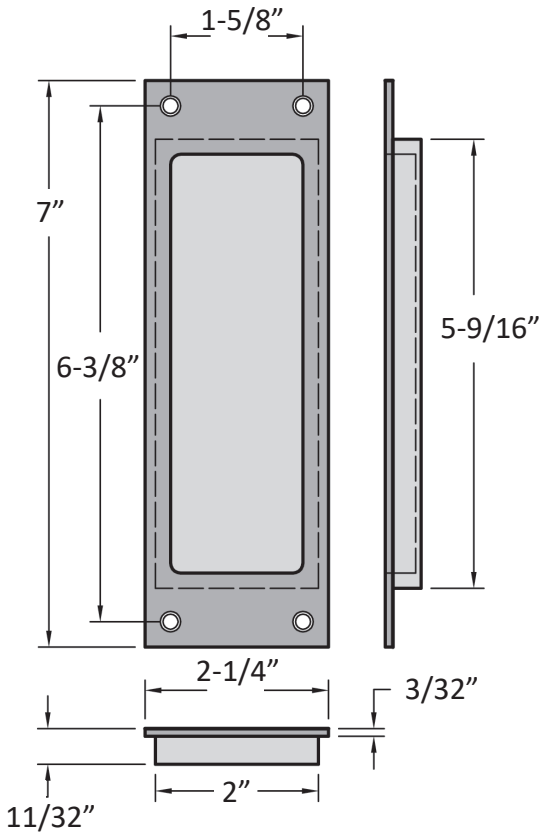

C-90 SERIES FLUSH PULL OPTIONS

PRODUCT DETAIL

SPECIFICATIONS:

MATERIAL: Solid Brass or Bronze
FINISH: As Required.

C-90B
Blank Flush Pull

C-90C
Cylinder Hole
Flush Pull

C-90T
Thumb Slide
Flush Pull

C-90E
Flip Cover
Emergency
Access
Flush Pull

C-90OI
Occupancy
Indicator
Emergency
Coin Turn
Flush Pull

For **C-90B** Blank Flush Pull single use,
door prep should be as follows:
2.031" wide x 5.594" high x 0.375" deep
with corners at 0.25" radius