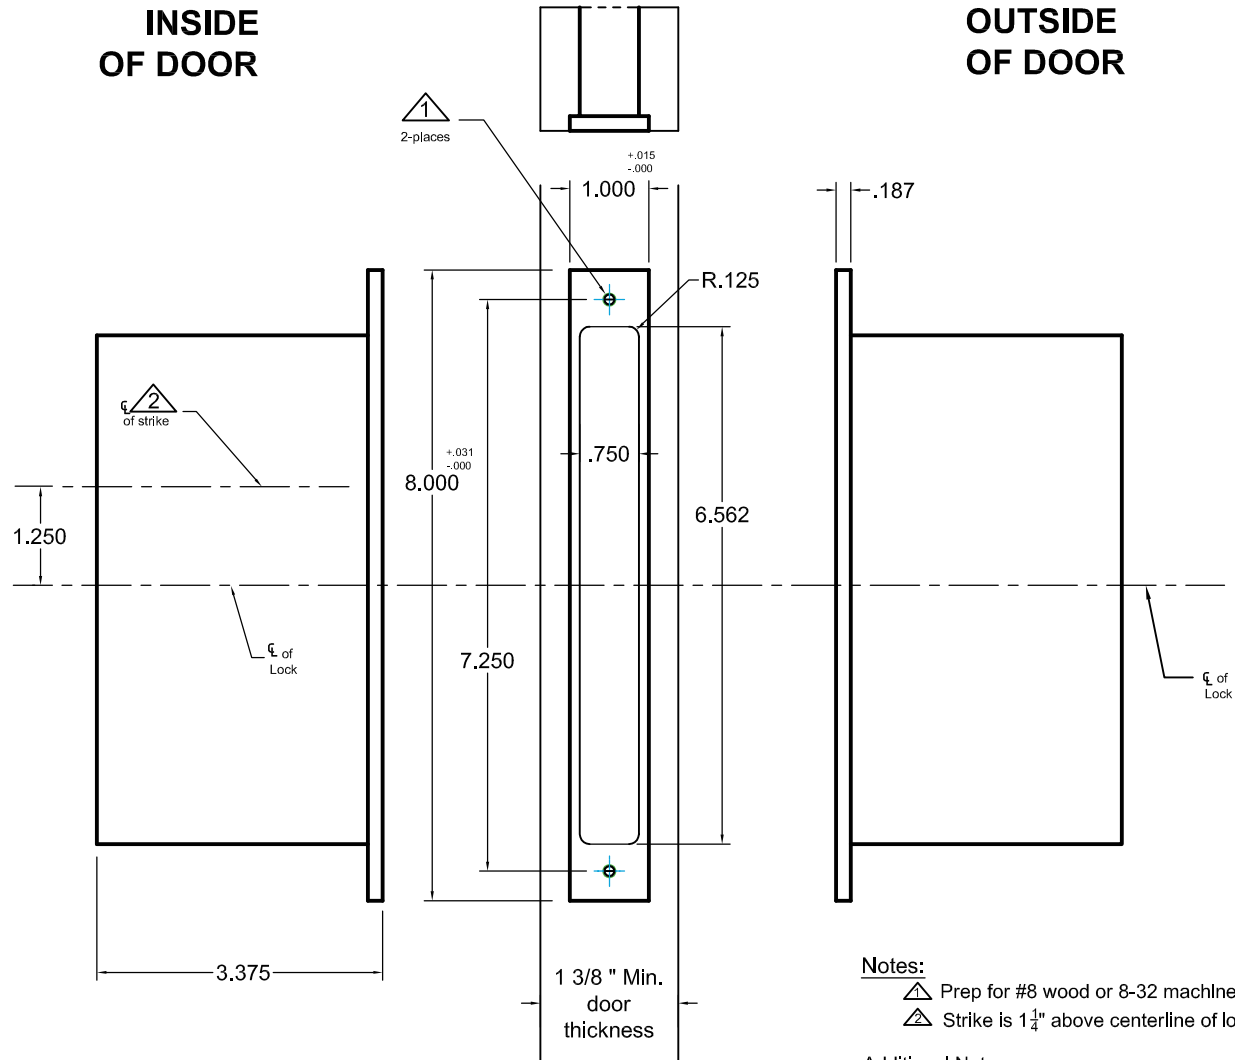

C-90S STRIKE & EDGE PULL ONLY

DOOR PREP TEMPLATE

Notes:

- △ Prep for #8 wood or 8-32 machine screws.
- △ Strike is 1 1/4" above centerline of lock

Additional Notes:

- **Responsibility:** Door and frame manufacturers are responsible for providing adequate construction or re-inforcement for proper installation of hardware shown.

K.N. CROWDER MFG. INC.

1220 BURLOAK DRIVE
BURLINGTON, ONTARIO, CANADA, L7L 6B3
TOLL-FREE PHONE: 1-866-999-1KNC (1562)
TOLL-FREE FAX: 1-800-567-0123

WEBSITE: www.kncrowder.com --- EMAIL: customerservice@kncrowder.com

K.N. CROWDER INC.

210 EIGHTH STREET SOUTH
LEWISTON, NEW YORK, U.S.A. 14092
TOLL-FREE PHONE: 1-866-999-1KNC (1562)
TOLL-FREE FAX: 1-800-567-0123

© 2018 K.N. CROWDER MFG. INC. All Rights Reserved.