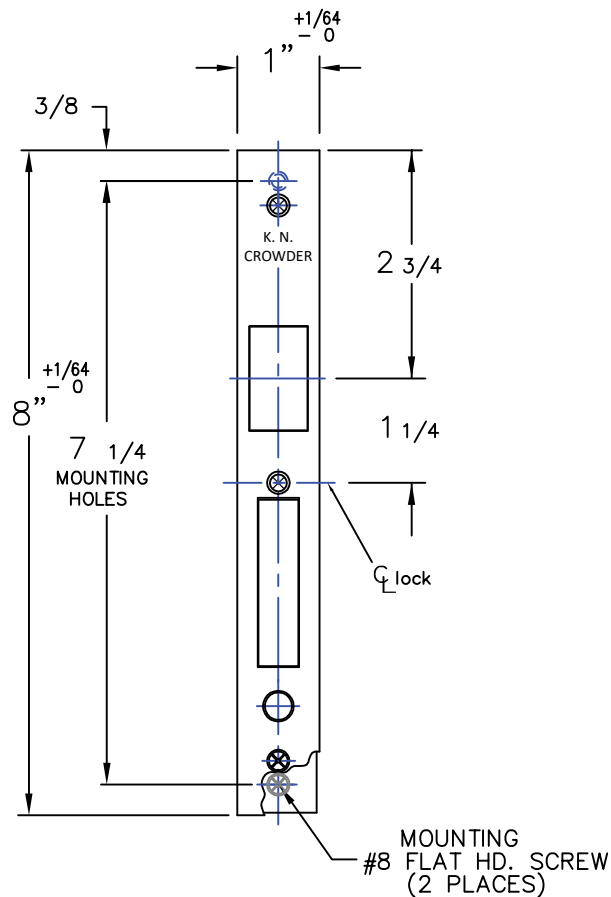

C-90S STRIKE & EDGE PULL ONLY

PRODUCT DETAIL

SPECIFICATIONS:

CASE: Heavy Gauge Wrought
 ARMOR FRONT: Brass, Bronze, Stainless
 PULL: 1/2" Thick x 2" High x 1-1/4" Throw

K.N. CROWDER MFG. INC.
 1220 BURLOAK DRIVE
 BURLINGTON, ONTARIO, CANADA, L7L 6B3
 TOLL-FREE PHONE: 1-866-999-1KNC (1562)
 TOLL-FREE FAX: 1-800-567-0123

K.N. CROWDER INC.
 210 EIGHTH STREET SOUTH
 LEWISTON, NEW YORK, U.S.A. 14092
 TOLL-FREE PHONE: 1-866-999-1KNC (1562)
 TOLL-FREE FAX: 1-800-567-0123

C-90S STRIKE & EDGE PULL ONLY

DOOR PREP TEMPLATE

Notes:

- △ Prep for #8 wood or 8-32 machine screws.
- △ Strike is 1 1/4" above centerline of lock

Additional Notes:

- **Responsibility:** Door and frame manufacturers are responsible for providing adequate construction or re-inforcement for proper installation of hardware shown.