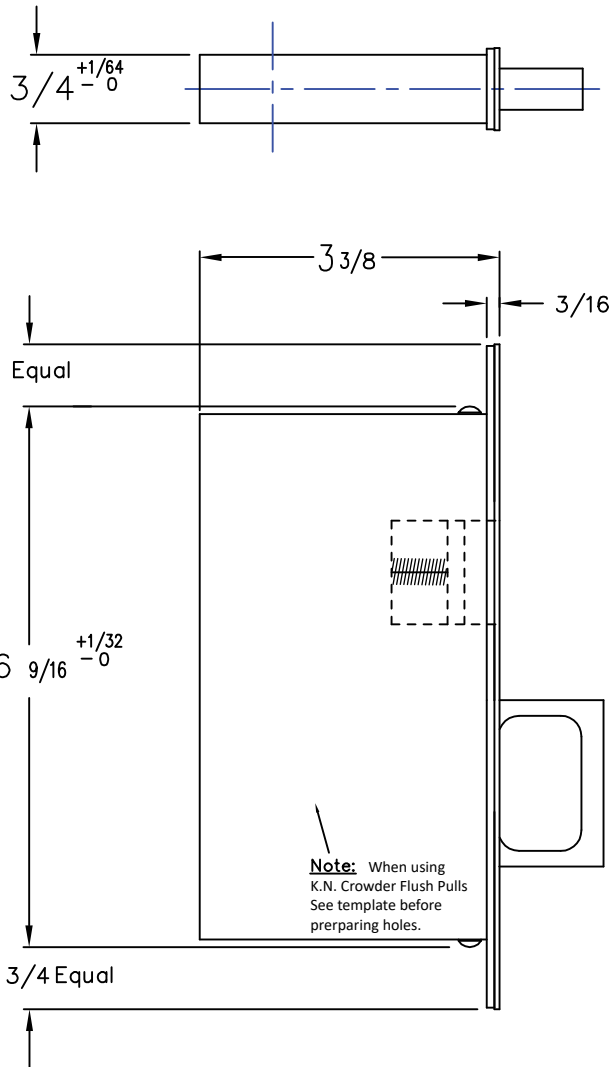

C-90S STRIKE & EDGE PULL ONLY

PRODUCT DETAIL

SPECIFICATIONS:

CASE: Heavy Gauge Wrought
 ARMOR FRONT: Brass, Bronze, Stainless
 PULL: 1/2" Thick x 2" High x 1-1/4" Throw

K.N. CROWDER MFG. INC.
 1220 BURLOAK DRIVE
 BURLINGTON, ONTARIO, CANADA, L7L 6B3
 TOLL-FREE PHONE: 1-866-999-1KNC (1562)
 TOLL-FREE FAX: 1-800-567-0123

- △ Prep for #8 wood or 8-32 machine screws.
- △ Strike is 1 1/4" above centerline of lock

Additional Notes:

- **Responsibility:** Door and frame manufacturers are responsible for providing adequate construction or re-inforcement for proper installation of hardware shown.