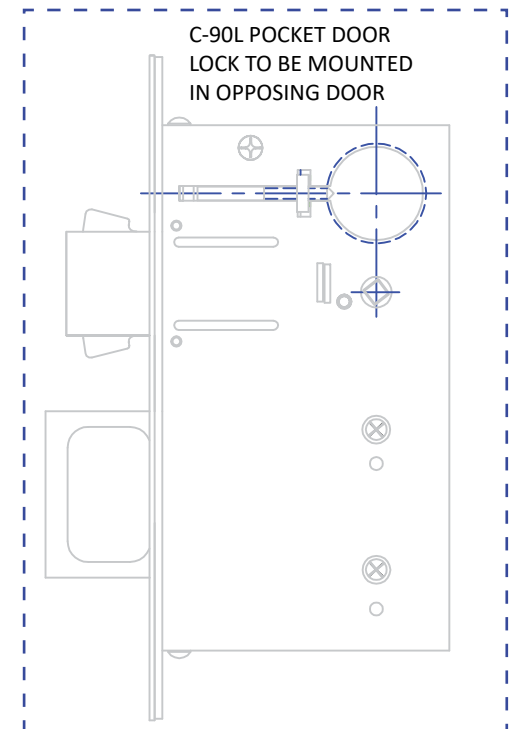

C-90S STRIKE & EDGE PULL ONLY

PRODUCT DETAIL

SPECIFICATIONS:

CASE: Heavy Gauge Wrought
 ARMOR FRONT: Brass, Bronze, Stainless
 PULL: 1/2" Thick x 2" High x 1-1/4" Throw

K.N. CROWDER MFG. INC.
 1220 BURLOAK DRIVE
 BURLINGTON, ONTARIO, CANADA, L7L 6B3
 TOLL-FREE PHONE: 1-866-999-1KNC (1562)
 TOLL-FREE FAX: 1-800-567-0123

- △ Prep for #8 wood or 8-32 machine screws.
- △ Strike is 1 1/4" above centerline of lock

Additional Notes:

- **Responsibility:** Door and frame manufacturers are responsible for providing adequate construction or re-inforcement for proper installation of hardware shown.