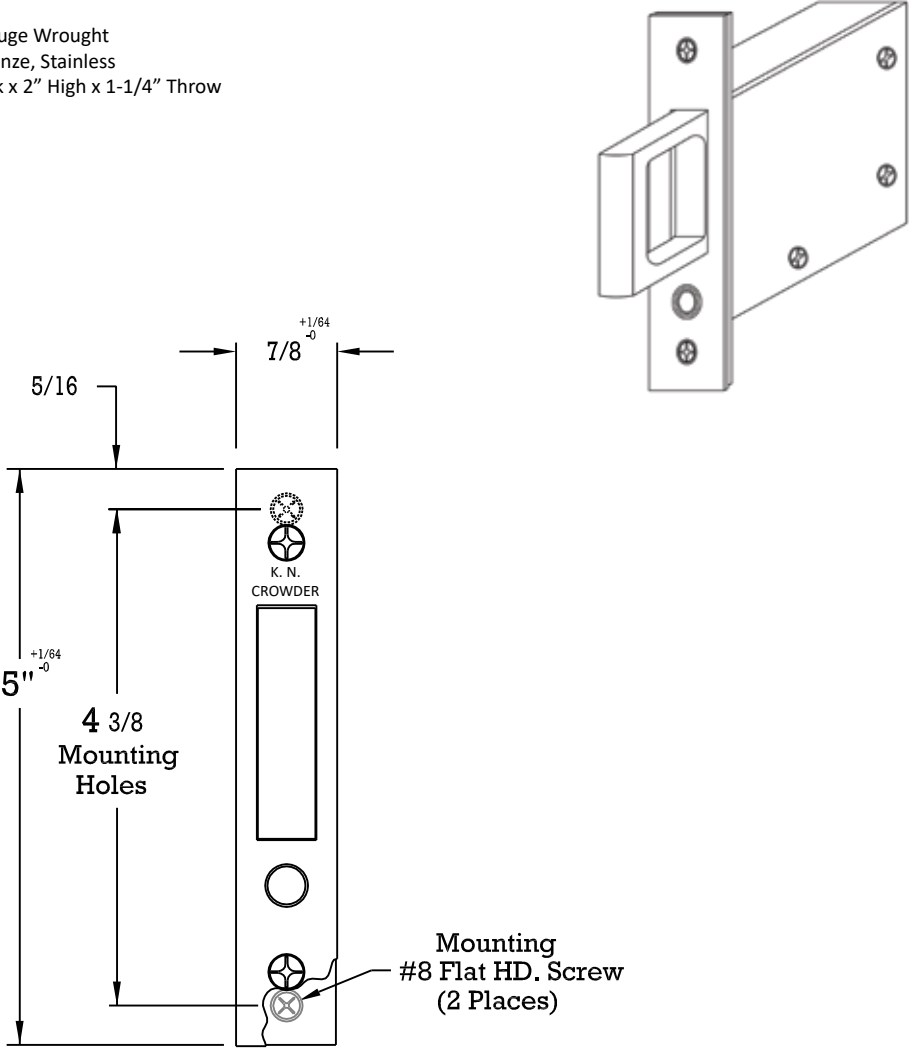

C-91 EDGE PULL ONLY

PRODUCT DETAIL

SPECIFICATIONS:

CASE: Heavy Gauge Wrought
 ARMOR FRONT: Brass, Bronze, Stainless
 PULL: 1/2" Thick x 2" High x 1-1/4" Throw

K.N. CROWDER MFG. INC.
 1220 BURLOAK DRIVE
 BURLINGTON, ONTARIO, CANADA, L7L 6B3
 TOLL-FREE PHONE: 1-866-999-1KNC (1562)
 TOLL-FREE FAX: 1-800-567-0123

K.N. CROWDER INC.
 210 EIGHTH STREET SOUTH
 LEWISTON, NEW YORK, U.S.A. 14092
 TOLL-FREE PHONE: 1-866-999-1KNC (1562)
 TOLL-FREE FAX: 1-800-567-0123

C-91 EDGE PULL ONLY

DOOR PREP TEMPLATE