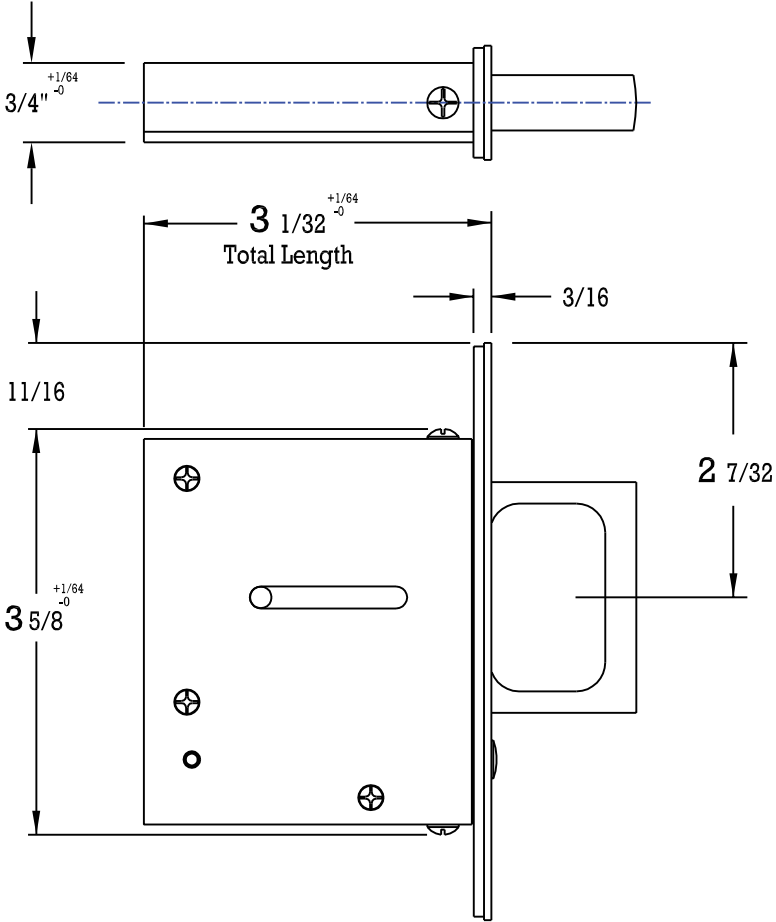

C-91 EDGE PULL ONLY

PRODUCT DETAIL

SPECIFICATIONS:

CASE: Heavy Gauge Wrought
 ARMOR FRONT: Brass, Bronze, Stainless
 PULL: 1/2" Thick x 2" High x 1-1/4" Throw

K.N. CROWDER MFG. INC.
 1220 BURLOAK DRIVE
 BURLINGTON, ONTARIO, CANADA, L7L 6B3
 TOLL-FREE PHONE: 1-866-999-1KNC (1562)
 TOLL-FREE FAX: 1-800-567-0123

K.N. CROWDER INC.
 210 EIGHTH STREET SOUTH
 LEWISTON, NEW YORK, U.S.A. 14092
 TOLL-FREE PHONE: 1-866-999-1KNC (1562)
 TOLL-FREE FAX: 1-800-567-0123

C-91 EDGE PULL ONLY

DOOR PREP TEMPLATE