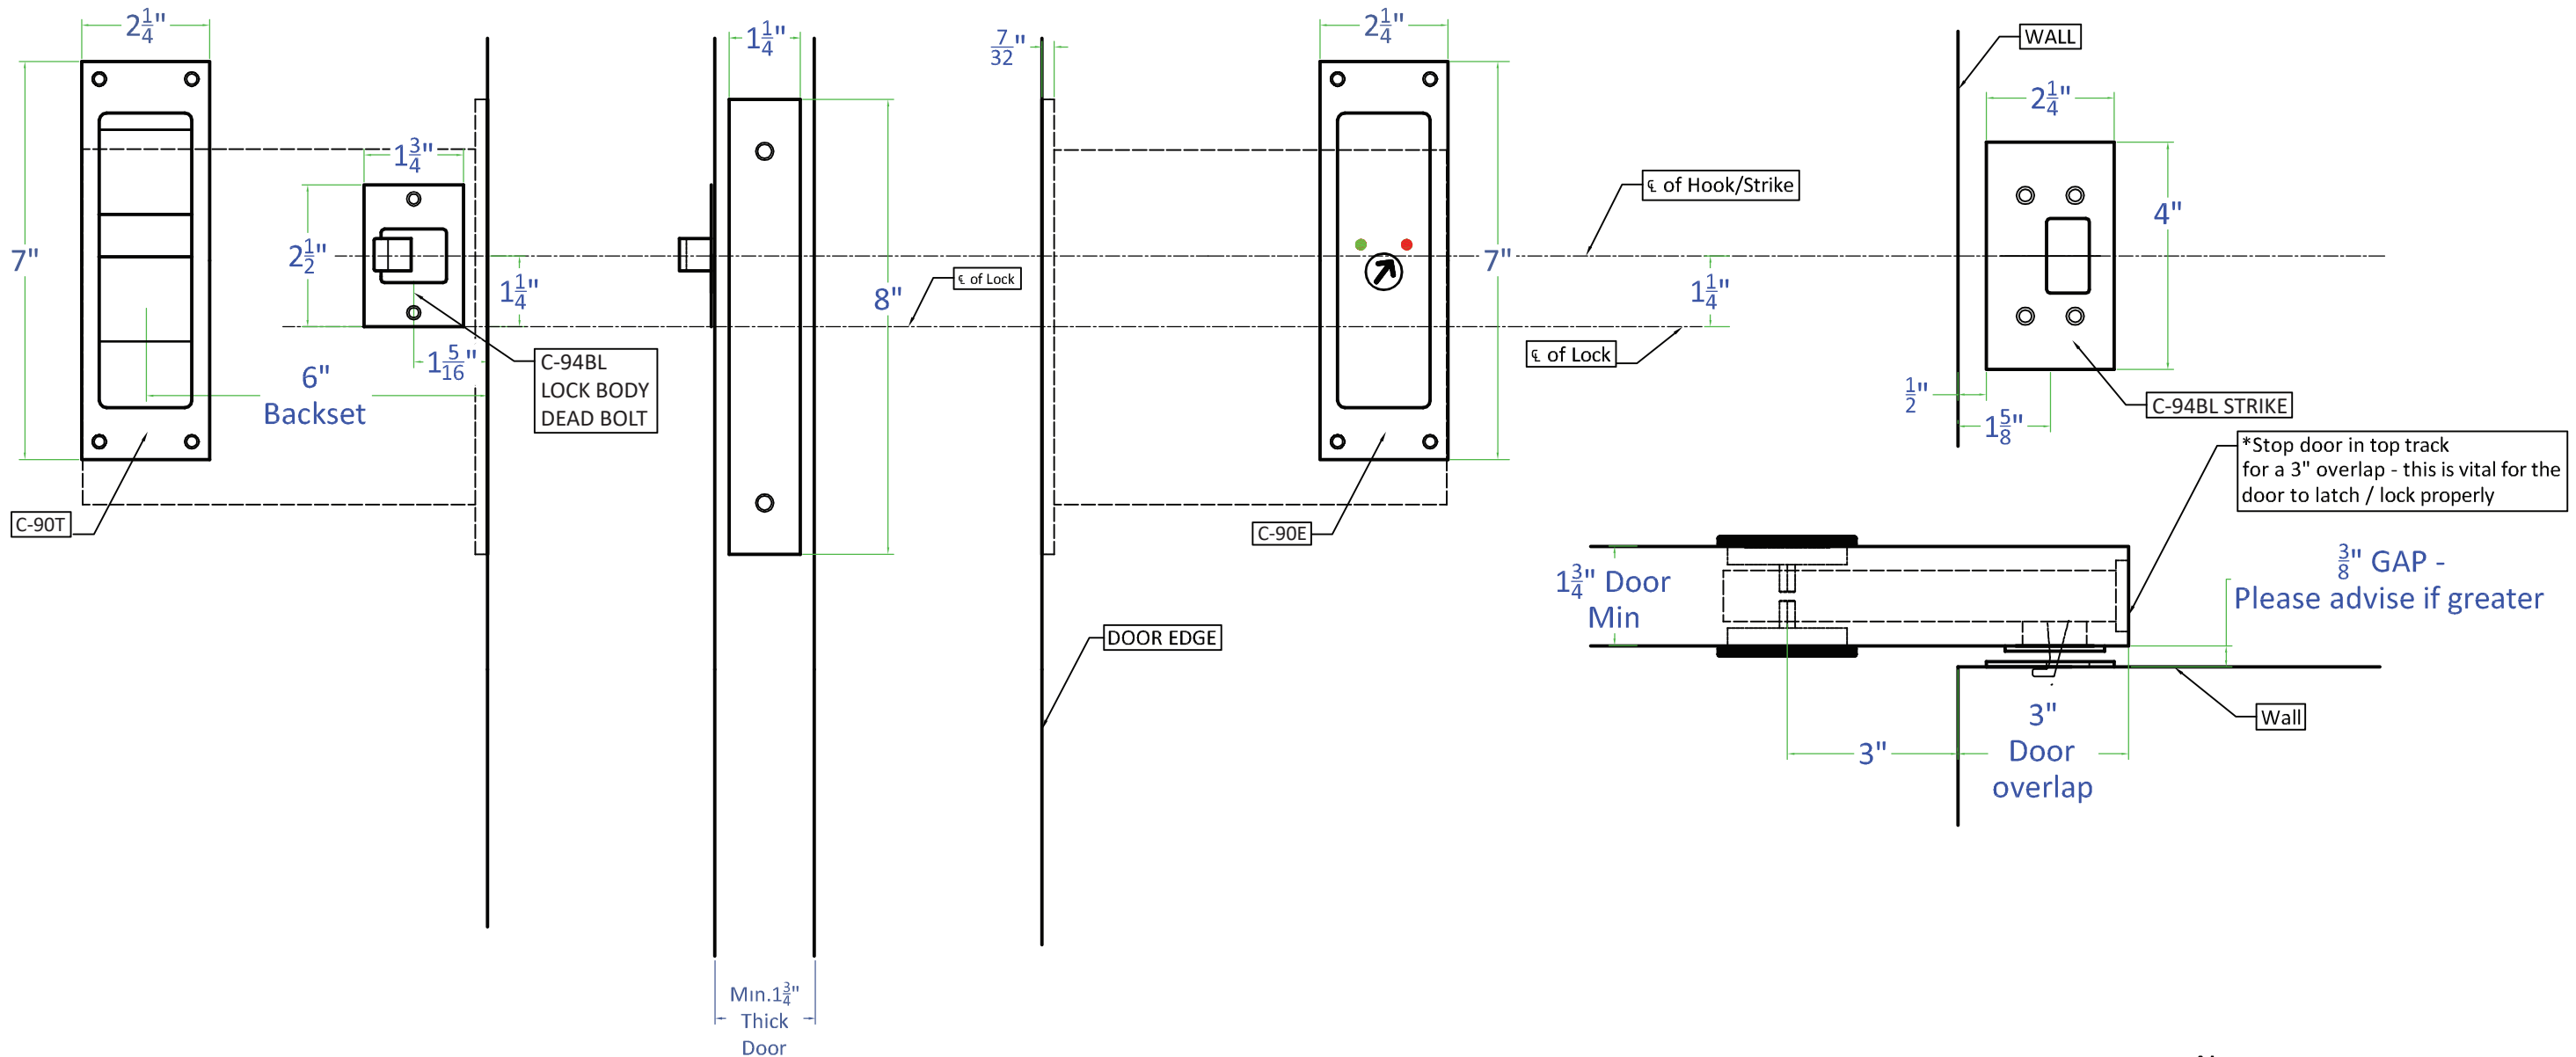

C-94BL-OT PRIVACY LOCK SET

PRODUCT DETAILS

SUITABLE FOR 1-3/4" THICK DOORS ONLY

COMPONENTS INCLUDED:

<p>1x</p>  <p>C-94BL (Barn Door Lock Body)</p>	<p>1x</p>  <p>C-900I (Occupancy Indicator with Coin Turn)</p>	<p>1x</p>  <p>C-90TS (Thumb Slide Flush Pull with Short Spindle)</p>
---	--	---

Note:
 Door size =
 Opening Width PLUS 6".
 Example: 40" Opening + 6" = 46"
 wide door

K.N. CROWDER MFG. INC.
 1220 BURLOAK DRIVE
 BURLINGTON, ONTARIO, CANADA, L7L 6B3
 TOLL-FREE PHONE: 1-866-999-1KNC (1562)
 TOLL-FREE FAX: 1-800-567-0123