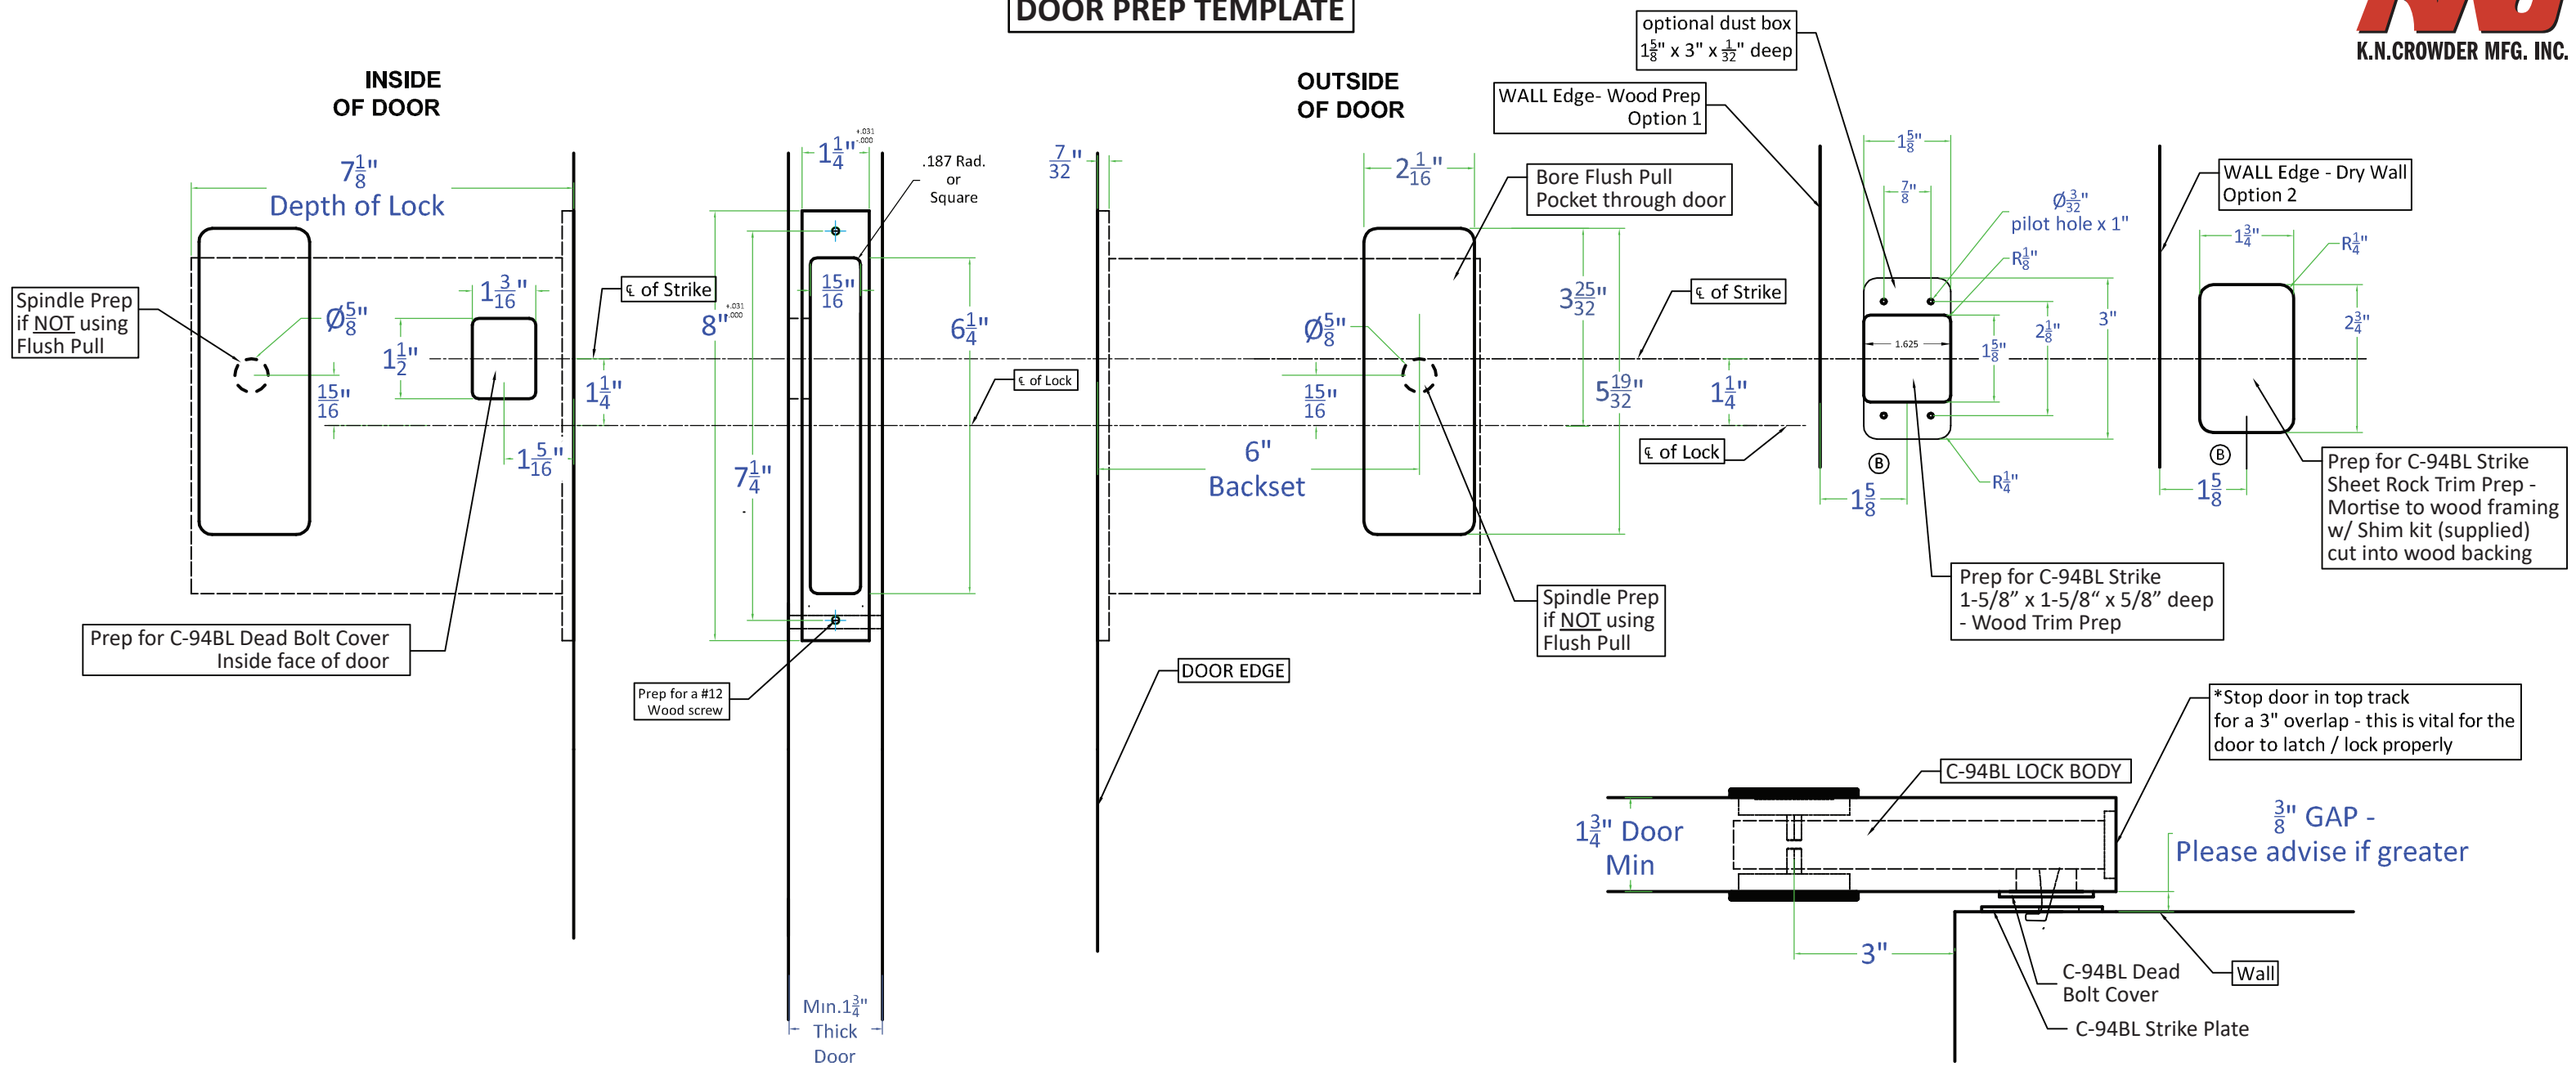

C-94BL-OT PRIVACY LOCK SET

DOOR PREP TEMPLATE