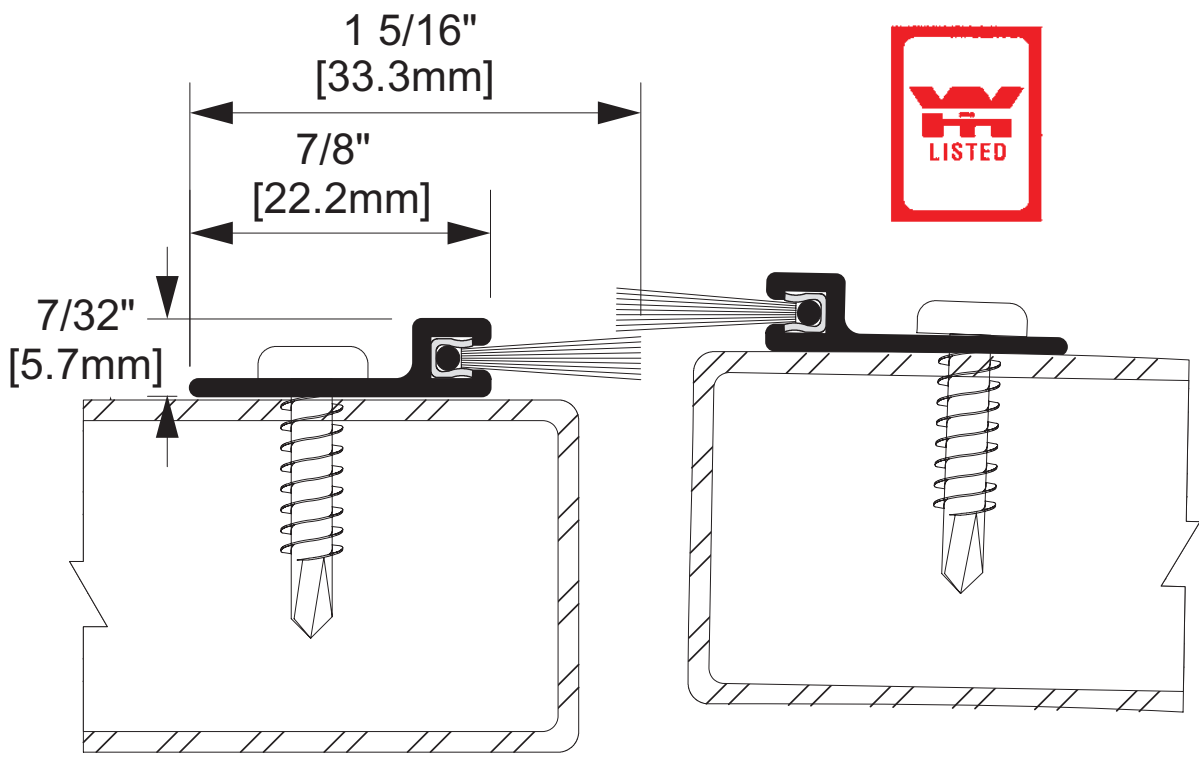

# W-25

<b>Operation</b>	Astragal
<b>Features</b>	Extruded Alum. with Nylon Brush Insert

## W-25

CLEAR ANODIZED ALUMINUM  
AND NYLON BRUSH

<b>Part No.</b>	<b>Part Description</b>		
<b>Customer Name</b>	<b>Job No./Name</b>	<b>Date</b>	<b>Provided By</b>
<b>Note</b>			