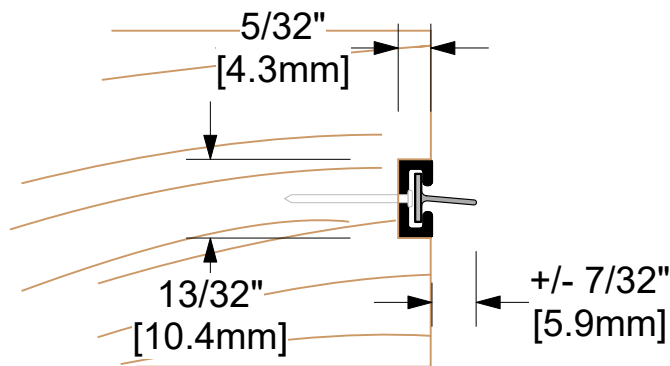

Toll Free Telephone: 1-866-999-1KNC (1562) Toll Free Fax: 1-800-567-0123
Email: customerservice@kncrowder.com
Website: <http://www.kncrowder.com>

W-88F

KEY FEATURES:

OPERATION:

- Kerf Weatherstrip

MATERIAL:

- Extruded Aluminum with PVC insert

APPLICATION:

- Ideal for edges on double-acting doors

Part Number:	Part Description:		
Customer Name:	Job Number/Name:	Date:	Provided By:
Notes:			