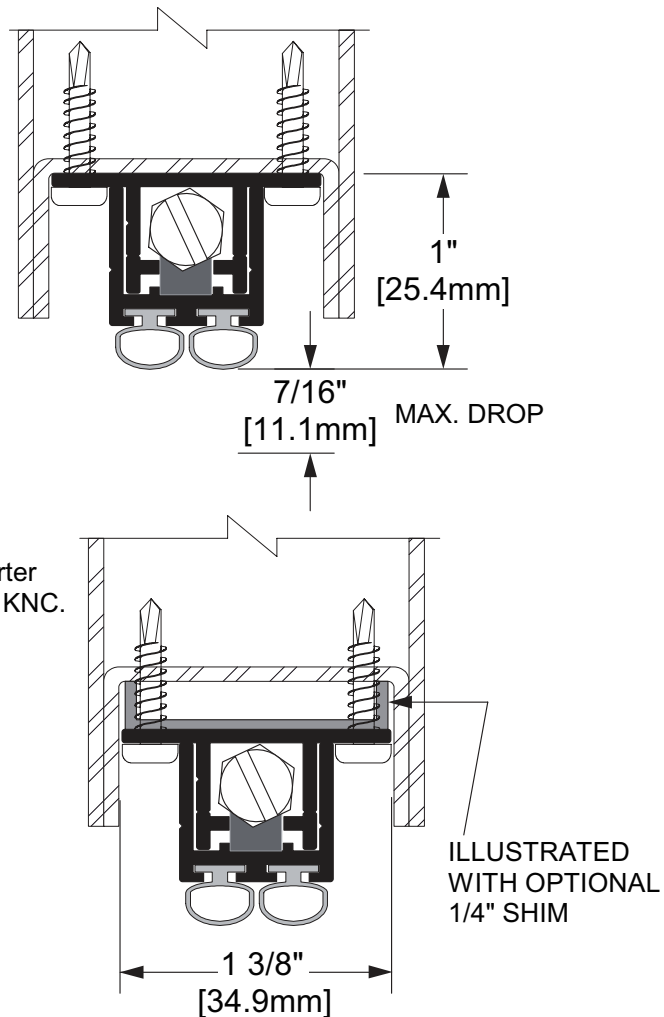

# CT-54

<b>Features</b>	*For hollow metal doors *Vinyl seal
-----------------	--

**CT-54**   
 EXTRUDED  
 ALUMINUM AND VINYL

Designed to fit the recess of a standard hollow metal door. Available from stock sizes of 24", 30" 36", 42" and 48". 'Stock sizes can be shortened up to 6" except 24" which can be shortened to 21". Longer and shorter sizes fabricated to order - contact KNC.

<b>Part No.</b>	<b>Part Description</b>		
<b>Customer Name</b>	<b>Job No./Name</b>	<b>Date</b>	<b>Provided By</b>
<b>Note</b>			