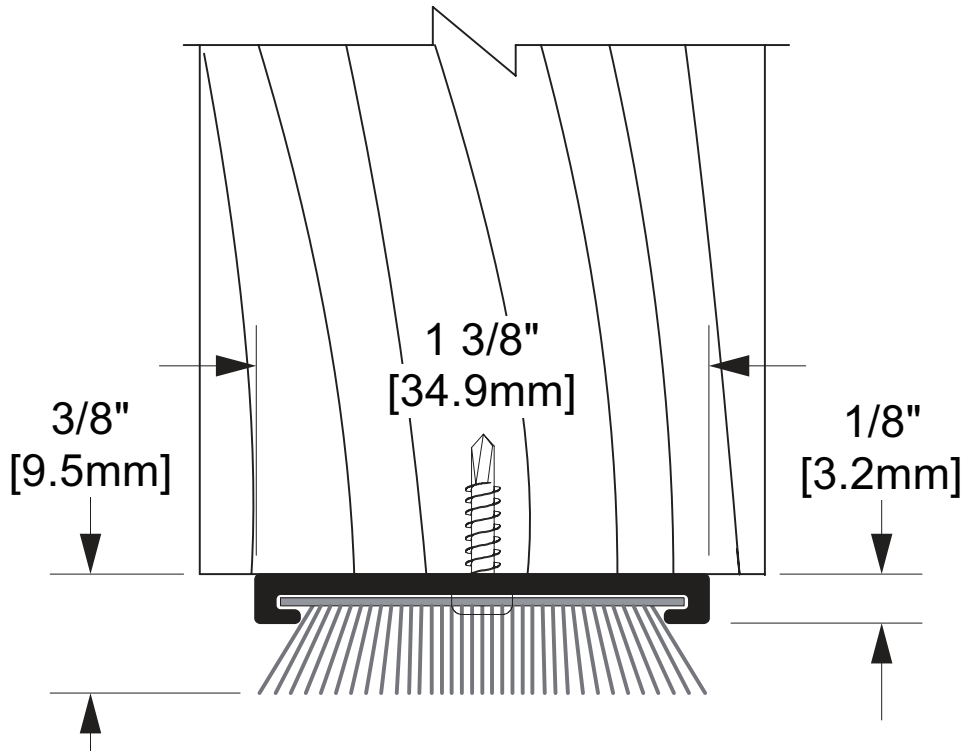

# CT-55

<b>Features</b>	3/8"H x 1-3/8"W
<b>Available In</b>	Extruded Aluminum & Pile

## CT-55 EXTRUDED ALUMINUM & PILE

<b>Part No.</b>	<b>Part Description</b>		
<b>Customer Name</b>	<b>Job No./Name</b>	<b>Date</b>	<b>Provided By</b>
<b>Note</b>			