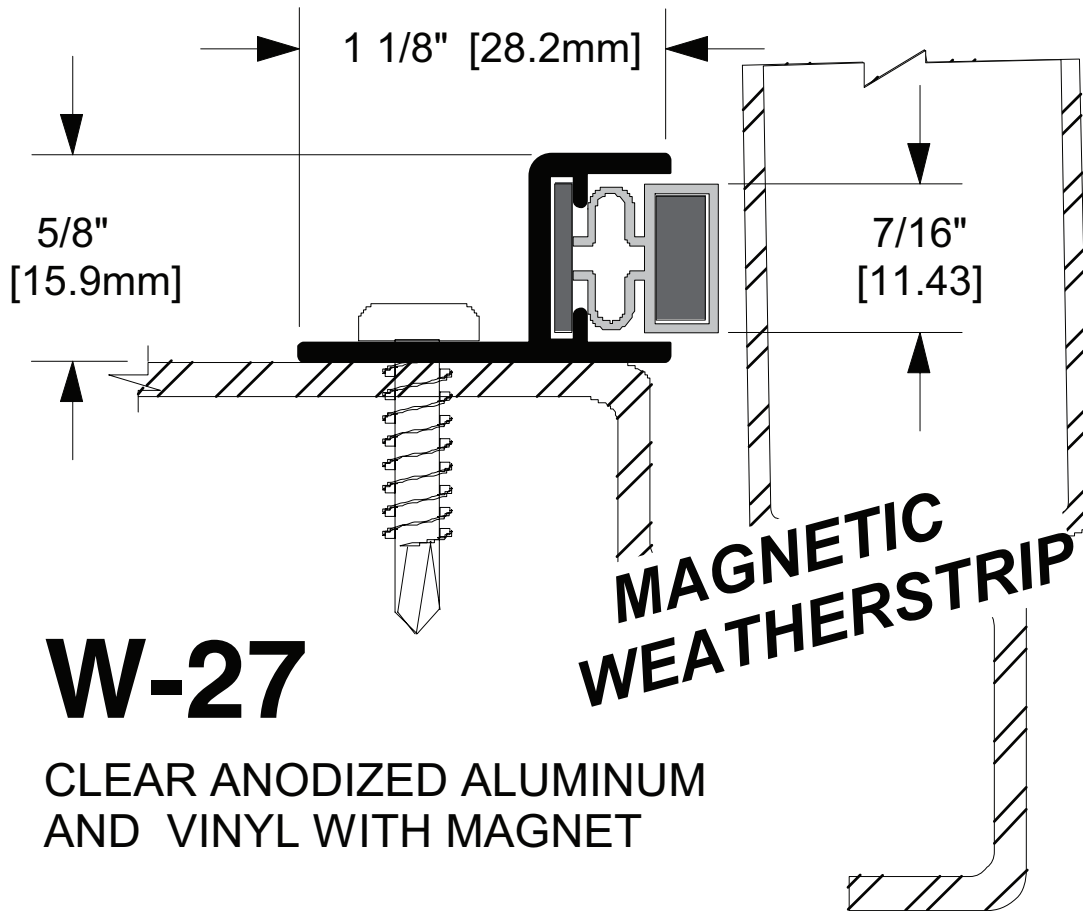

# W-27

<b>Operation</b>	Weatherstrip
<b>Features</b>	Magnetic Weatherstrip Clear Anodized Extruded Aluminium

<b>Part No.</b>	<b>Part Description</b>		
<b>Customer Name</b>	<b>Job No./Name</b>	<b>Date</b>	<b>Provided By</b>
<b>Note</b>			