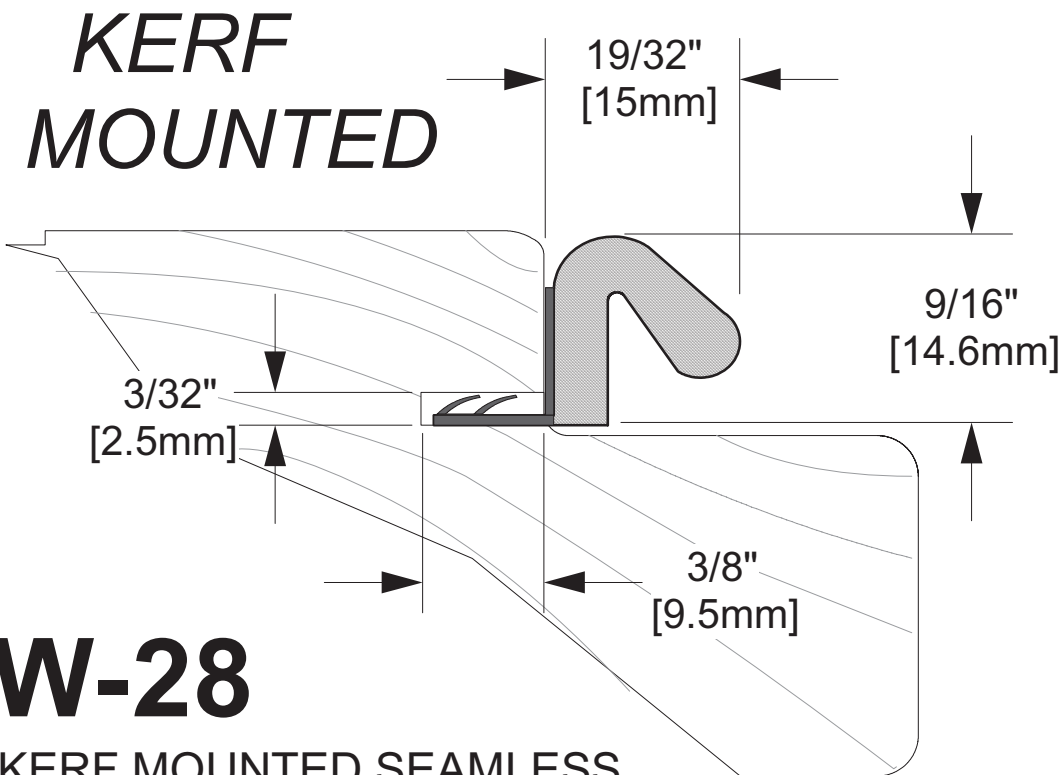

W-28

| | |
|------------------|---|
| Operation | Weatherstrip |
| Features | Kerf Mounted Santoprene Elastomeric Skin Seal |

W-28

**KERF MOUNTED SEAMLESS
 SANTOPRENE ELASTOMERIC SKIN SEAL
 AVAILABLE IN BLACK, BROWN OR WHITE**