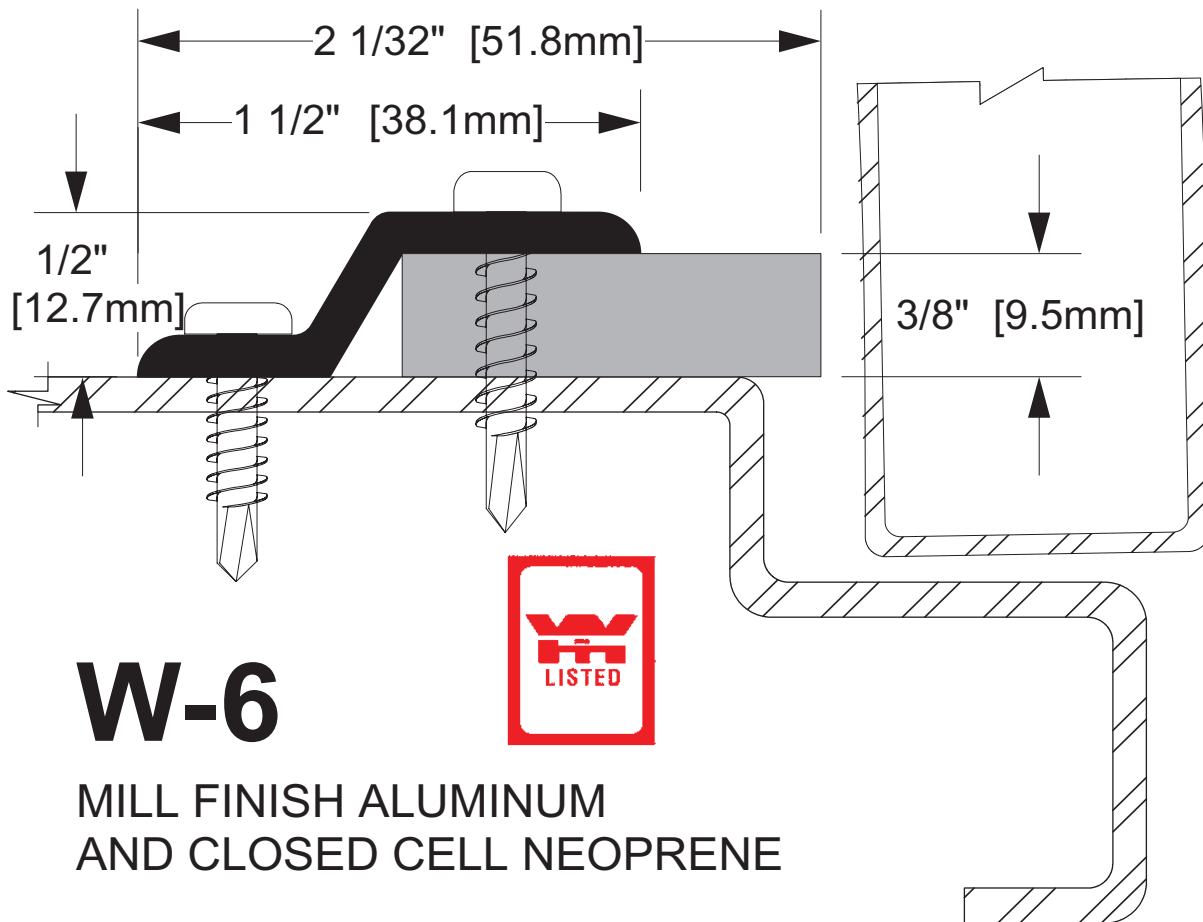

# W-6

|                    |  |
|--------------------|--|
| <b>Operation</b>   | Weatherstrip                           |
| <b>Features</b>    | Heavy Duty Extruded Alum. & Neoprene   |
| <b>Application</b> | Specialize for Commercial & Industrial |

## W-6

**MILL FINISH ALUMINUM  
 AND CLOSED CELL NEOPRENE**

|                      |                         |             |                    |
|----------------------|-------------------------|-------------|--------------------|
| <b>Part No.</b>      | <b>Part Description</b> |             |                    |
| <b>Customer Name</b> | <b>Job No./Name</b>     | <b>Date</b> | <b>Provided By</b> |
| <b>Note</b>          |                         |             |                    |