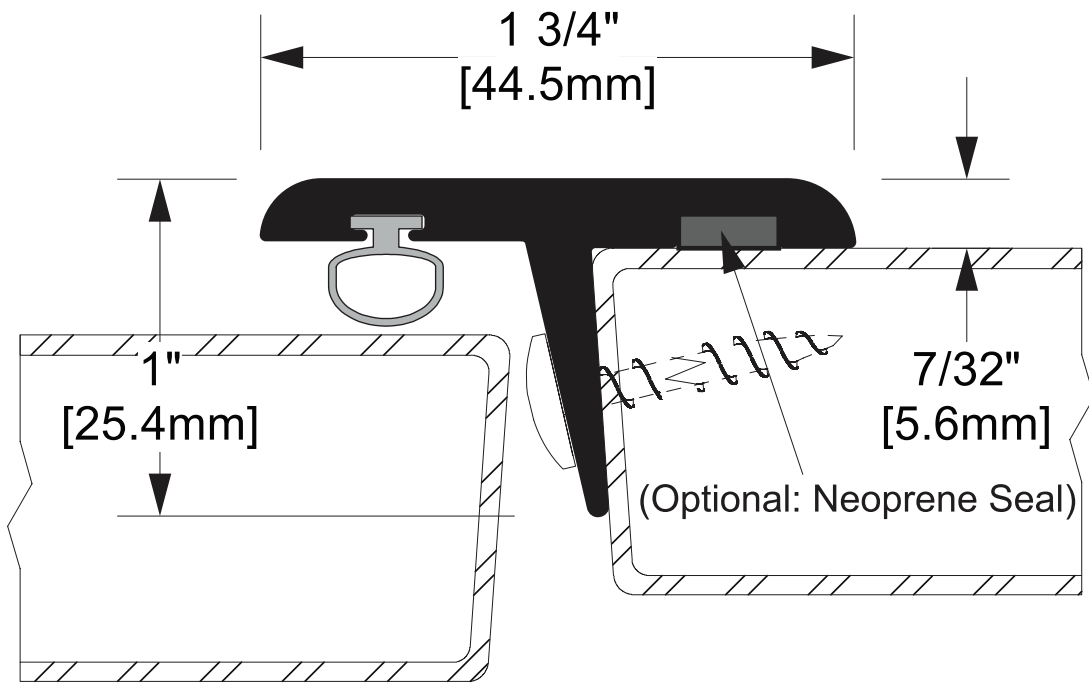

# W-9S

<b>Operation</b>	Astragal
<b>Features</b>	Extruded Alum. w/Silicone Insert

## W-9S

EXTRUDED ALUMINUM WITH SILICONE

<b>Part No.</b>	<b>Part Description</b>		
<b>Customer Name</b>	<b>Job No./Name</b>	<b>Date</b>	<b>Provided By</b>
<b>Note</b>			