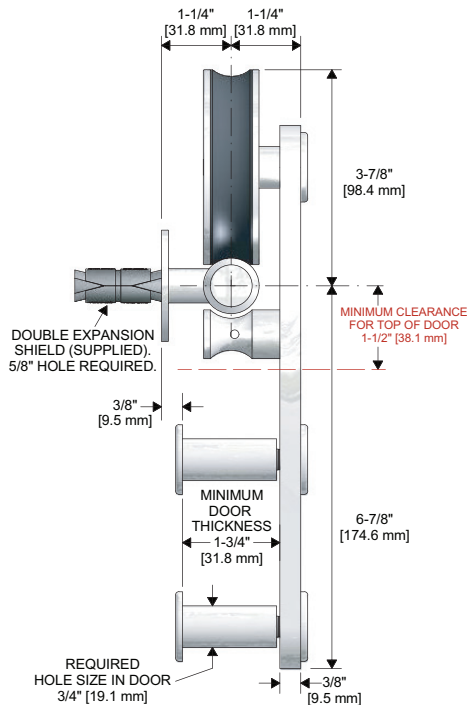

Toll Free Telephone: 1-866-999-1KNC (1562) Toll Free Fax: 1-800-567-0123
Email: customerservice@kncrowder.com
Website: <http://www.kncrowder.com>

CRT-102-SS

KEY FEATURES:

- Strap mount hanger (**CRT-102**)
- Shock absorbing stops (Spring loaded)
- Exposed Hardware
- Wheel is Delrin combined with Precision Ground Ball Bearings (150,000 cycle tested)
- Precision machined and polished Solid 304 Satin Stainless Steel 1" [25.4 mm] round bar track (weighing 2.700 lbs per foot) and hardware components.
- Load Capacity **350lbs. (two hangers)**
- Load Capacity **450lbs. (three hangers)**
- Load Capacity **600lbs. (four hangers)**