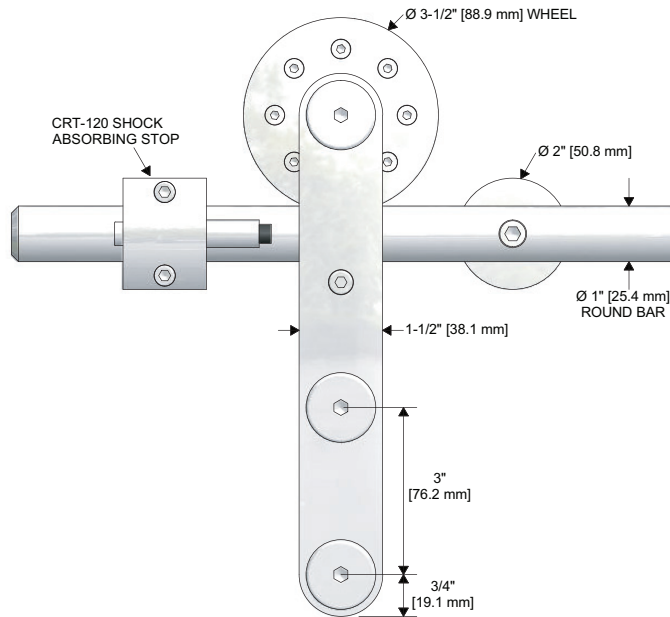

Toll Free Telephone: 1-866-999-1KNC (1562) Toll Free Fax: 1-800-567-0123
Email: customerservice@kncrowder.com
Website: <http://www.kncrowder.com>

CRT-102-SS

KEY FEATURES:

- Strap mount hanger (**CRT-102**)
- Shock absorbing stops (Spring loaded)
- Exposed Hardware
- Wheel is Delrin combined with Precision Ground Ball Bearings (150,000 cycle tested)
- Precision machined and polished Solid 304 Satin Stainless Steel 1" [25.4 mm] round bar track (weighing 2.700 lbs per foot) and hardware components.
- Load Capacity **350lbs. (two hangers)**
- Load Capacity **450lbs. (three hangers)**
- Load Capacity **600lbs. (four hangers)**