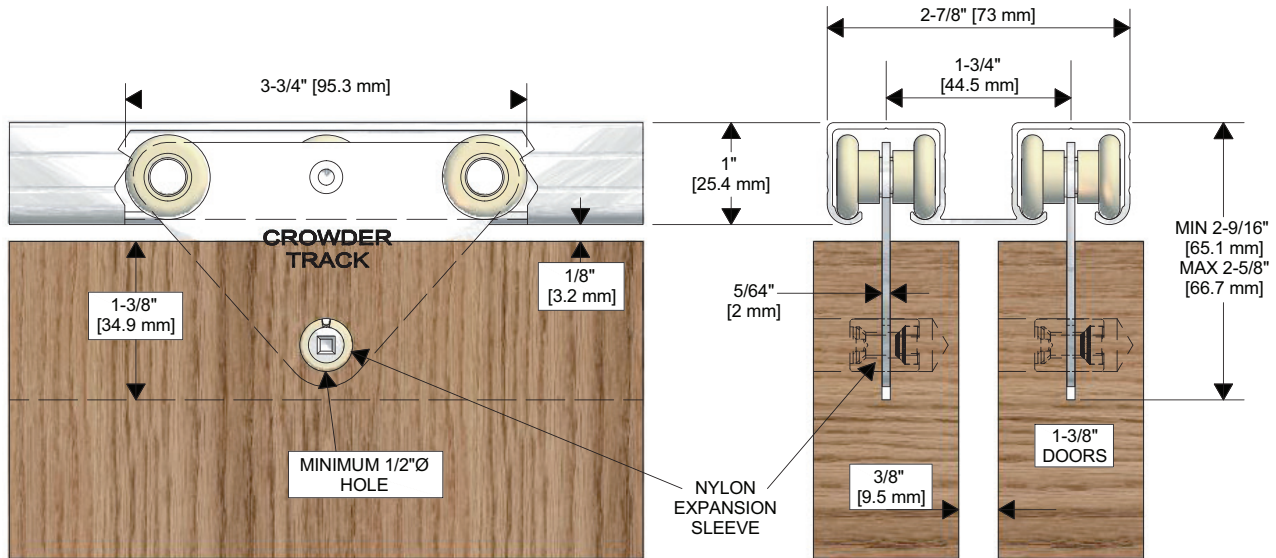

## C-650

### KEY FEATURES:

- Top mount hanger (**C-650**)
- Concealed kerf mount hangers require 1" headroom only.
- For 3/4" [19.1mm] to 1-3/8" [34.9mm] By-Passing doors.
- Three Nylon wheels with axle (no bearings)
- For light duty applications only.
- Use with Extruded Aluminum **C-650** Track, 6063T5 Alloy
- Load Capacity **75lbs. (two hangers)**