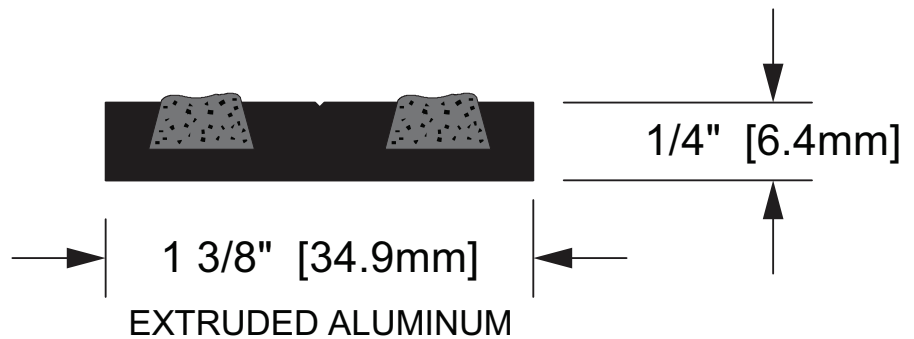

# CT-22/138A

<b>Features</b>	1-3/8"W. X 1/4"H.
<b>Available In</b>	Extruded aluminum & abrasive insert

**CT-22/138A**  
 ALUMINUM OXIDE GRIT  
 IN EPOXY BASE

<b>Part No.</b>	<b>Part Description</b>		
<b>Customer Name</b>	<b>Job No./Name</b>	<b>Date</b>	<b>Provided By</b>
<b>Note</b>			