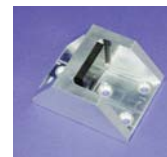

C-102HD Floor
Stop. (See page 69
for more details).