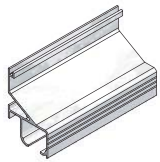

C-412 COMPLETE KIT FOR 1 DOOR

COMPLETE KITS AVAILABLE FOR 24" [610MM] TO 72" [1829MM] WIDE DOORS.

1. 1 - C-412 TRACK
   LENGTH: 2 X DOOR WIDTH
   (EXAMPLE: 36" [914MM] DOOR =
   72" [1829MM] TRACK)