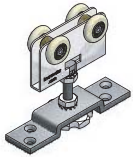

### Quick Release "Spinwheel" Hanger For Single or Bi-Parting Face Mounted Doors.

An essential safety feature for **Nursing Homes** and **Hospitals**. The Quick Release Hanger with four Precision ball bearing, nylon tire wheels allows for fast and easy door removal from the outside (eg: when a patient in distress in a washroom requires immediate assistance). Levelling and height adjustment can be accomplished by one person during door installation without the use of tools.

- Use with Extruded Aluminum **C-412 Track** 6063T5 Alloy
- Load Capacity **150 lbs. (two hangers)**

Up to  
150 lbs.  
per door

### C-412 COMPLETE KIT FOR 1 DOOR

COMPLETE KITS AVAILABLE FOR 24" [610MM] TO 72" [1829MM] WIDE DOORS.

- 1 - C-412 TRACK  
LENGTH: 2 X DOOR WIDTH  
(EXAMPLE: 36" [914MM] DOOR =  
72" [1829MM] TRACK)

- 2 - C-412 HANGERS COMPLETE WITH  
SCREWS

- 2 - C-1202 FLOOR GUIDES COMPLETE  
WITH SCREWS

- 2 - CDC-411 IN-TRACK STOP & CATCH  
COMPLETE WITH SCREWS