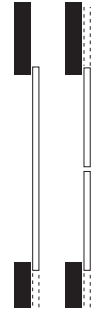

# SINGLE TRACK SYSTEMS

MEDIUM TO LIGHT DUTY (BARN STYLE)

## C-412 HANGER C-412 SIDE-MOUNT TRACK

### Quick Release "Spinwheel" Hanger For Single or Bi-Parting Face Mounted Doors.

An essential safety feature for **Nursing Homes** and **Hospitals**. The Quick Release Hanger with four Precision ball bearing, nylon tire wheels allows for fast and easy door removal from the outside (eg: when a patient in distress in a washroom requires immediate assistance). Levelling and height adjustment can be accomplished by one person during door installation without the use of tools.

- Use with Extruded Aluminum **C-412 Track** 6063T5 Alloy
- Load Capacity **150 lbs. (two hangers)**

Up to  
150 lbs.  
per door