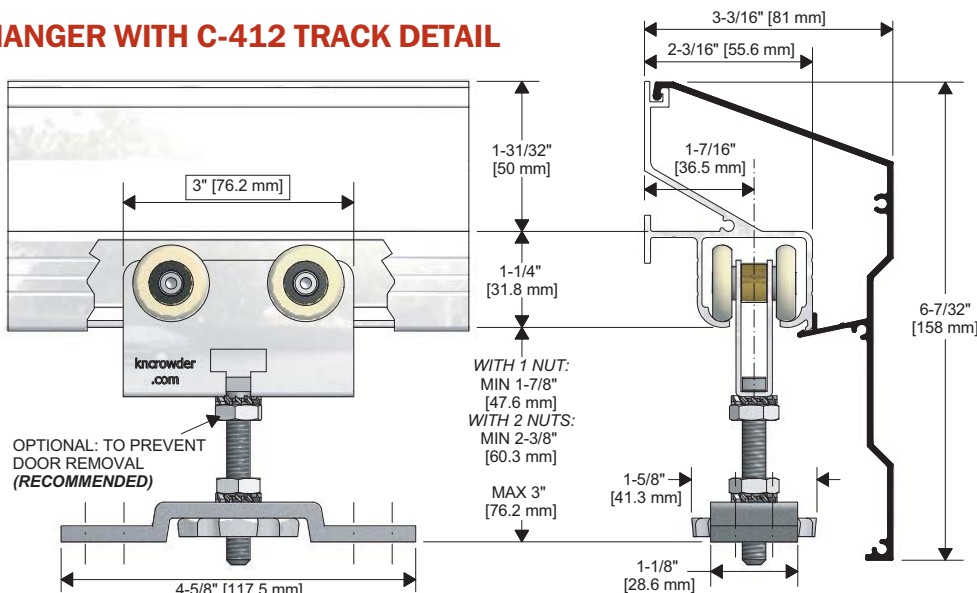

C-412 HANGER WITH C-412 TRACK DETAIL