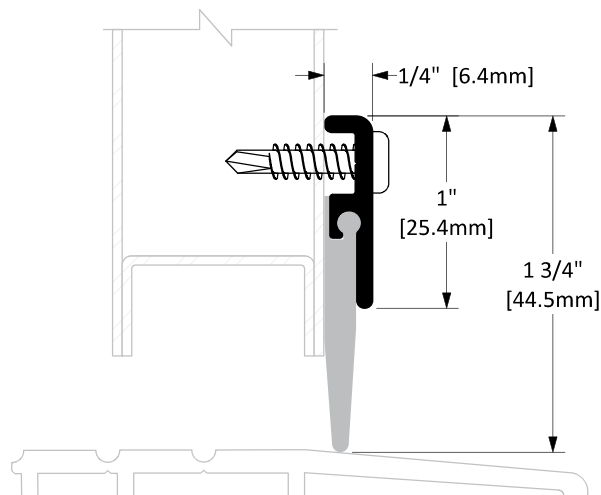

# W-38S

STD  
OPT

## Screw Options

Screw Type: **A**  
#8 X 3/4" Stainless Steel Pan Head,  
Robertson Drive, Tek Screws

Optional

Screw Type: **B**  
#8 X 3/4" Stainless Steel Pan Head,  
Tamper-Resistant Torx Drive, Tek Screws