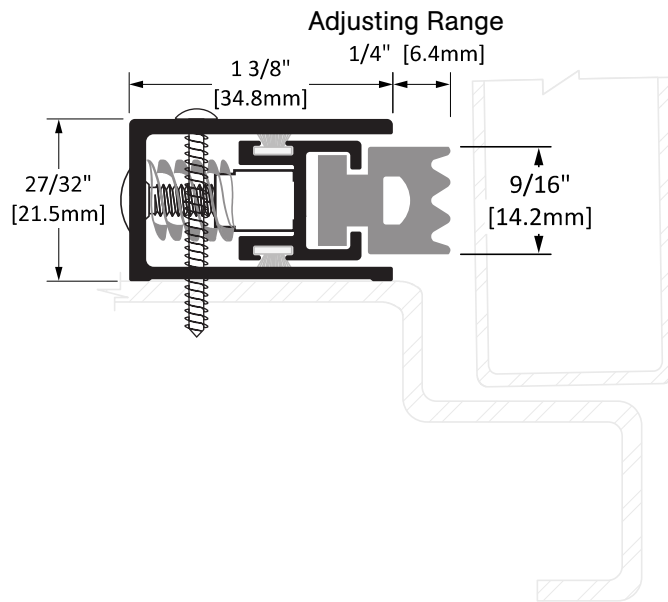

Improved

W-48

STD

Finish Options

Clear Anodized

Operation	Adjustable Weatherstrip
Features	<ul style="list-style-type: none"> Clear Anodized Extruded Aluminum with Closed Cell Neoprene
Application	<ul style="list-style-type: none"> Ideal for Commercial & Industrial