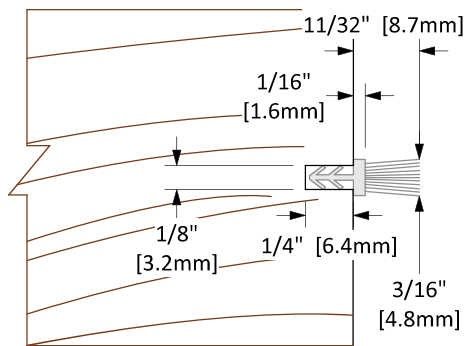

W-87P

Operation	Astragal
Features	<ul style="list-style-type: none"> • Kerf Mounted Pile Weatherstrip
Application	<ul style="list-style-type: none"> • Ideal for Residential, Commercial & Industrial

Customer Name: _____