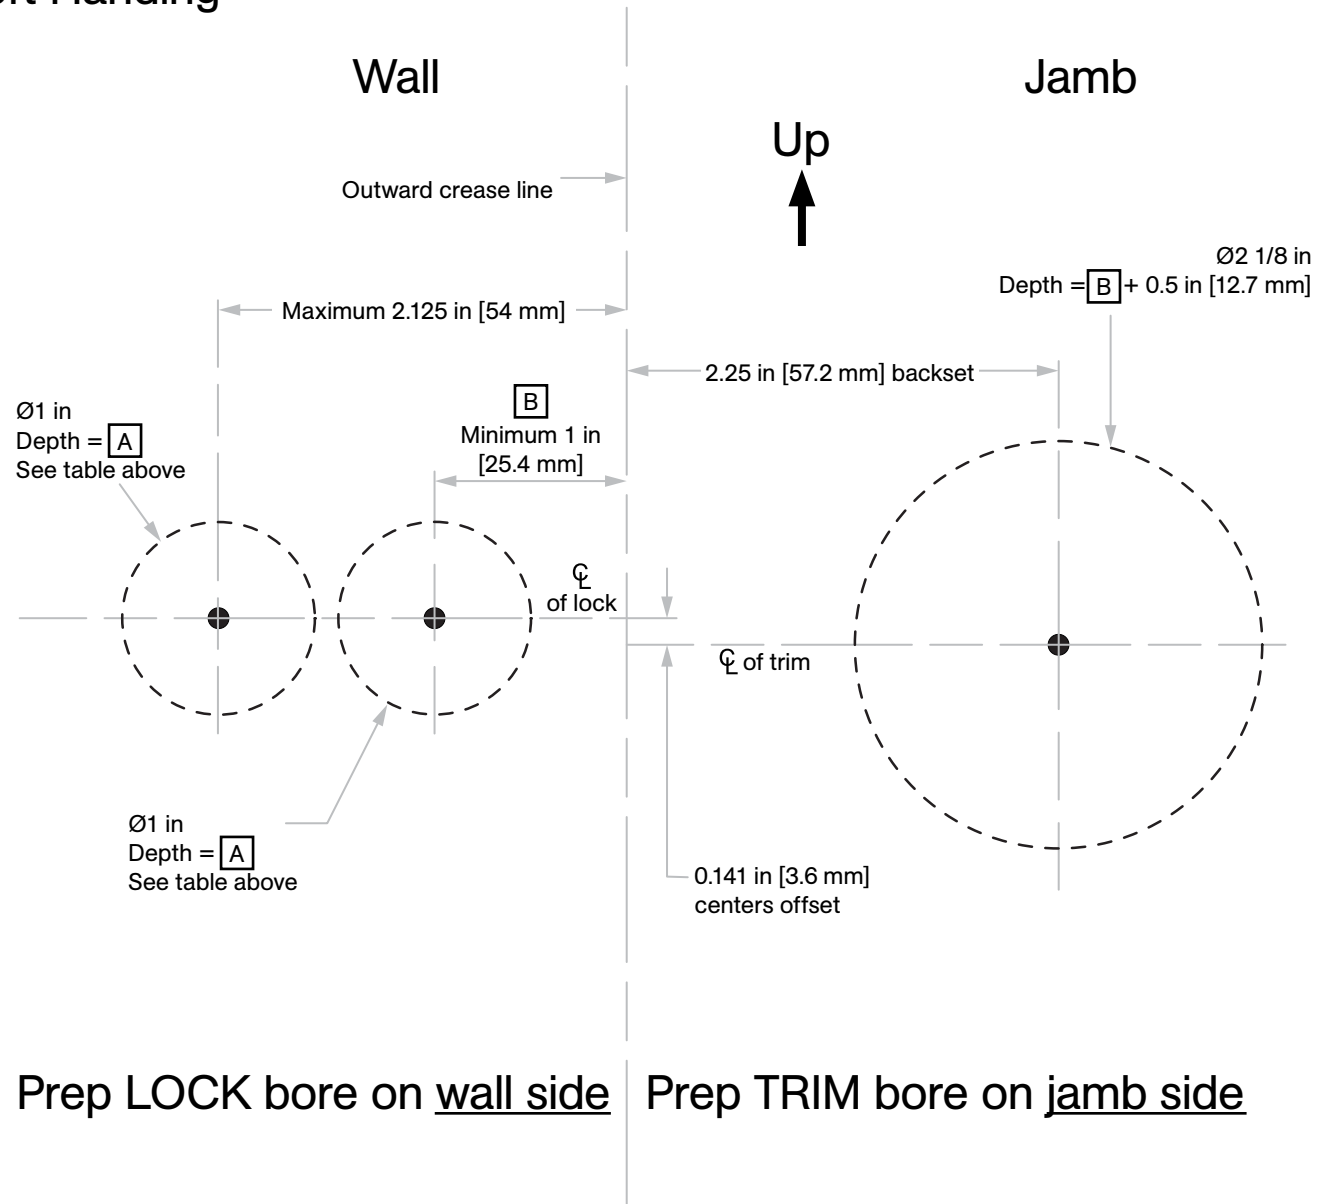

# C-54BL Barn Door Privacy Lockset

Barrier-Free (ADA Compliant) Left Handing

Door and Wall Prep Template

Part No.	Backset	A	Min. Wall Thickness
C-54BL	2.25 in [57.2 mm]	3.5 in [88.9 mm]	4.5 in [114.3 mm]

**B** represents the distance from the edge of wall to center of lock bore

For opposite hand, please see reverse side.

Template dimensions do not provide allowances for gaps between wall studs and drywall. Refer to installation instructions for more details.