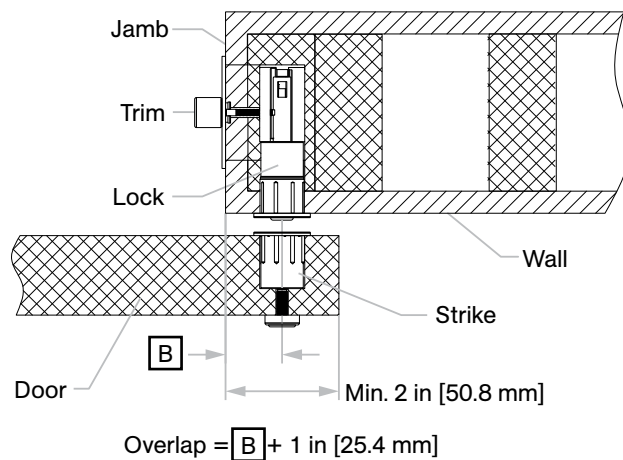

# C-54BL Barn Door Privacy Lockset

Barrier-Free (ADA Compliant) Left Handing

Door and Wall Prep Template

Part No.	Backset	A	Min. Wall Thickness
C-54BL	2.25 in [57.2 mm]	3.5 in [88.9 mm]	4.5 in [114.3 mm]

**B** represents the distance from the edge of wall to center of lock bore

For opposite hand, please see reverse side.

Template dimensions do not provide allowances for gaps between wall studs and drywall. Refer to installation instructions for more details.