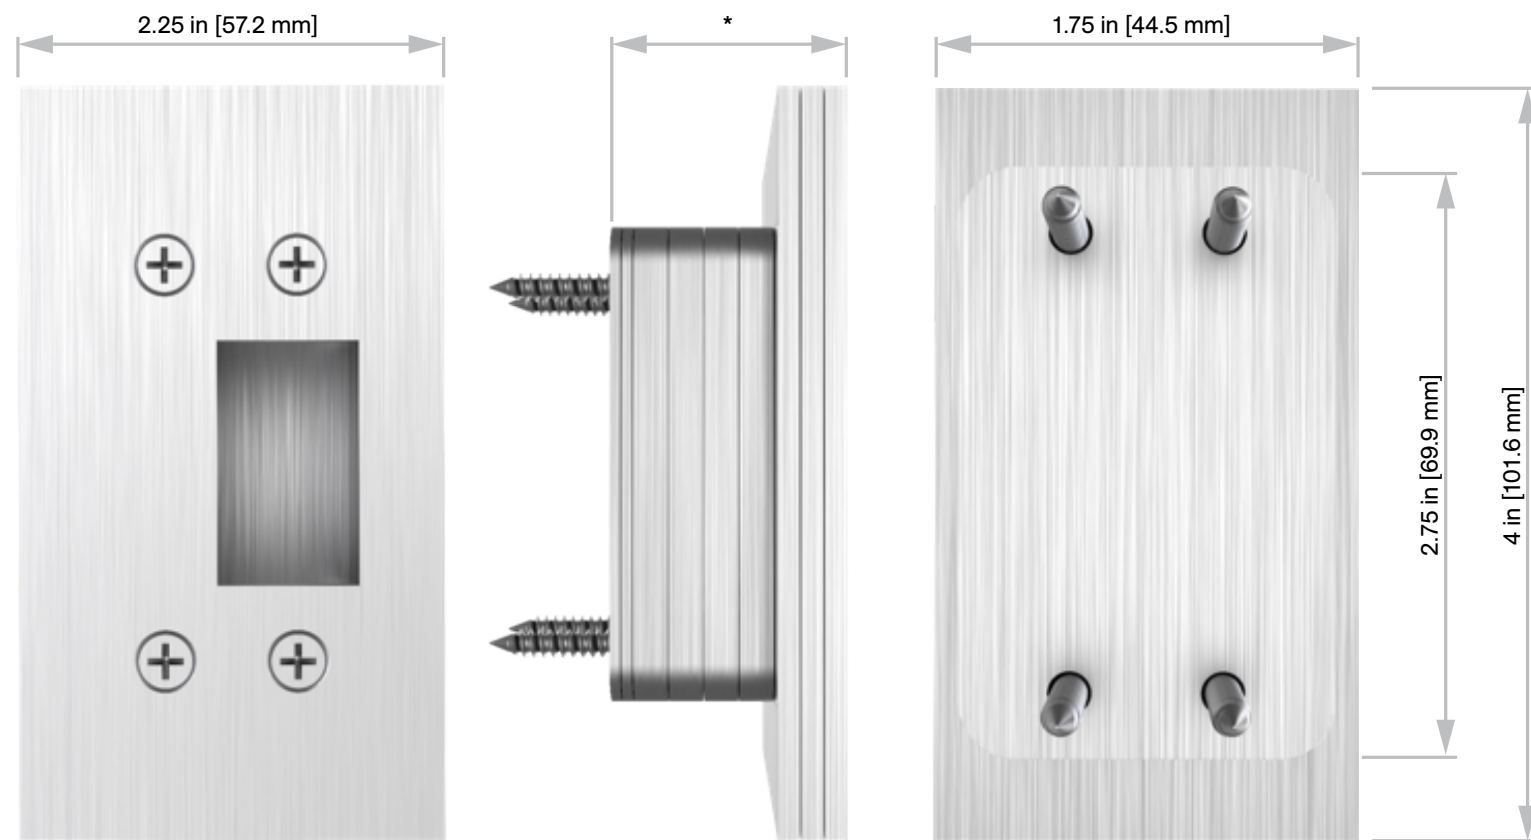

## Specifications

- Case:** Heavy gauge wrought
- Armor Front:** Brass, bronze, stainless
- Cam:** See details on right
- Door Thickness:** 1 3/4 in [44.5 mm]

## Included Components

Not to scale

**Note:** Door size = opening width plus 6 in [152.4 mm]  
Example: 40 in [1016 mm] opening + 6 in [152.4 mm] = 46 in [1168.4 mm] wide door

# Strike Kit

Supplied Standard

Not to scale

Number of drywall shims used is a function of drywall thickness.

Number of strike shims used is a function of the gap between the face of the door and the wall.