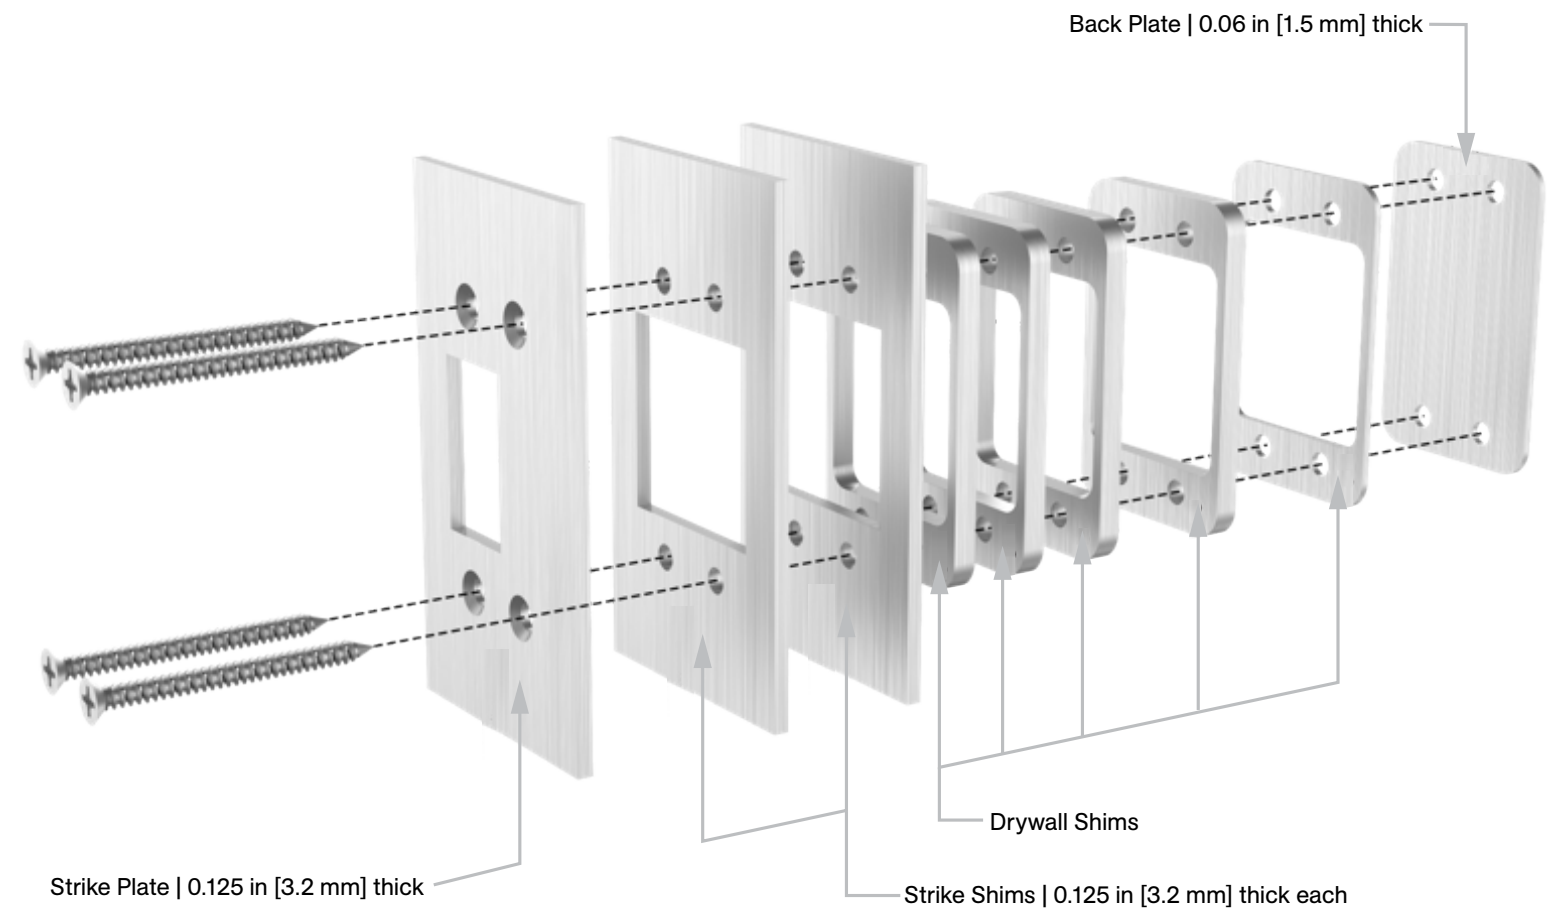

## Specifications

- Case:** Heavy gauge wrought
- Armor Front:** Brass, bronze, stainless
- Cam:** See details on right
- Door Thickness:** 1 3/4 in [44.5 mm]

## Included Components

Not to scale

**Note:** Door size = opening width plus 6 in [152.4 mm]  
Example: 40 in [1016 mm] opening + 6 in [152.4 mm] = 46 in [1168.4 mm] wide door

# Strike Kit

Supplied Standard

Not to scale

Number of drywall shims used is a function of drywall thickness.

Number of strike shims used is a function of the gap between the face of the door and the wall.