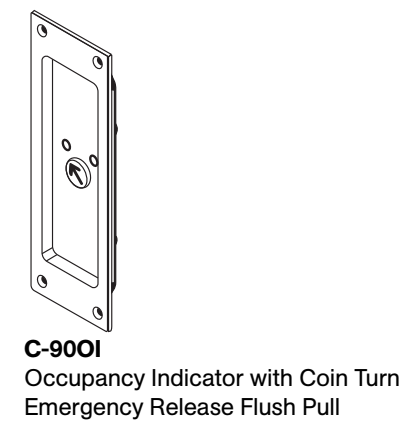

# C-94BL-OT Privacy Lockset

Installation Instructions

## Specifications

- Case:** Heavy gauge wrought
- Armor Front:** Brass, bronze, stainless
- Cam:** See details on right
- Door Thickness:** 1 3/4 in [44.5 mm]

## Included Components

Not to scale

**Note:** Door size = opening width plus 6 in [152.4 mm]  
Example: 40 in [1016 mm] opening + 6 in [152.4 mm] = 46 in [1168.4 mm] wide door