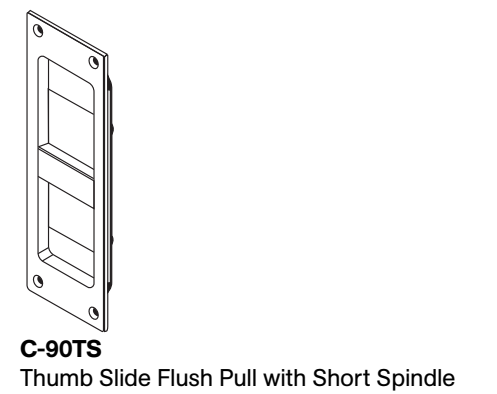

C-94BL-OT Privacy Lockset

Installation Instructions

Specifications

- **Case:** Heavy gauge wrought
- **Armor Front:** Brass, bronze, stainless
- **Cam:** See details on right
- **Door Thickness:** 1 3/4 in [44.5 mm]

Included Components