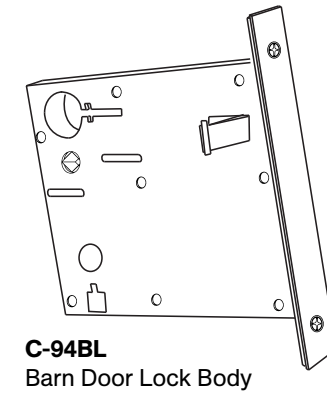

# C-94BL-OT Privacy Lockset

Installation Instructions

## Specifications

- Case:** Heavy gauge wrought
- Armor Front:** Brass, bronze, stainless
- Cam:** See details on right
- Door Thickness:** 1 3/4 in [44.5 mm]

## Included Components

Not to scale

**Note:** Door size = opening width plus 6 in [152.4 mm]  
Example: 40 in [1016 mm] opening + 6 in [152.4 mm] = 46 in [1168.4 mm] wide door