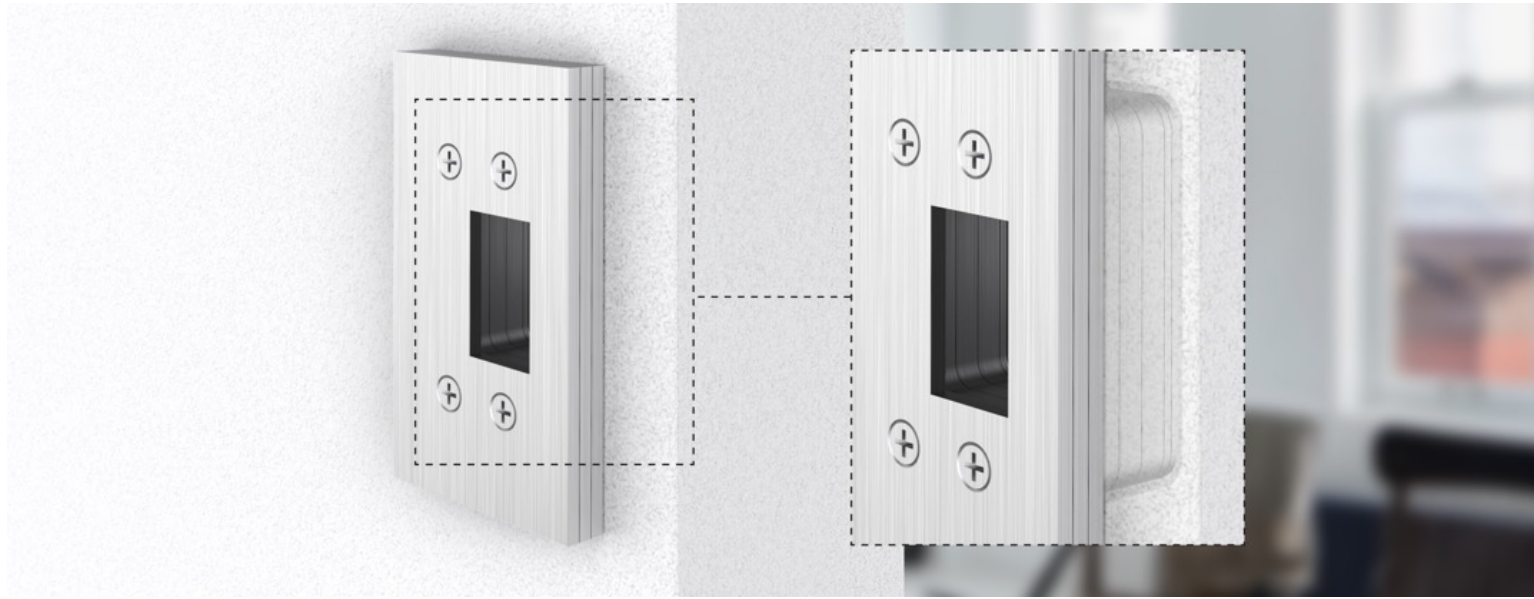

Strike Kit

Supplied Standard

Not to scale