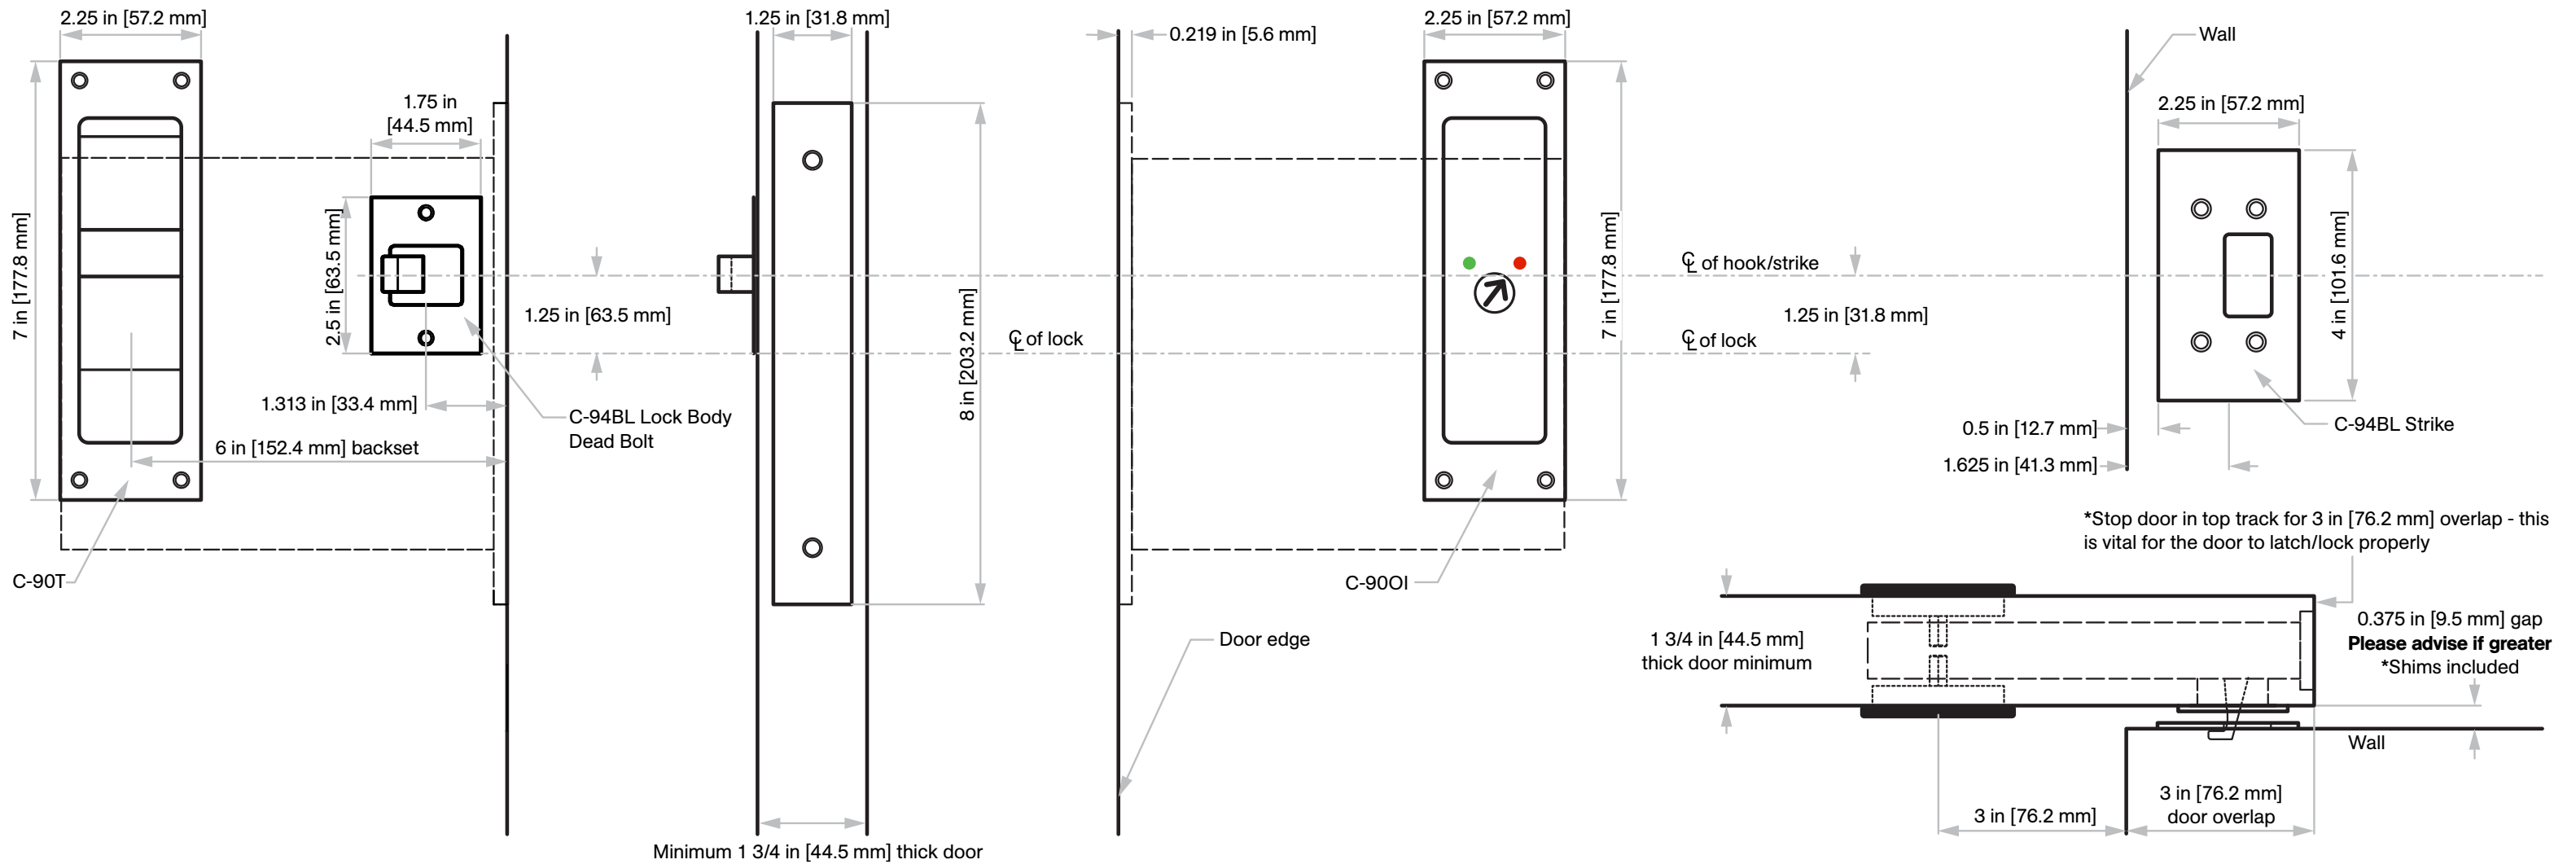

# C-94BL-OT Privacy Lockset

Installation Instructions

## Specifications

- Case:** Heavy gauge wrought
- Armor Front:** Brass, bronze, stainless
- Cam:** See details on right
- Door Thickness:** 1 3/4 in [44.5 mm]

## Included Components

Not to scale

**Note:** Door size = opening width plus 6 in [152.4 mm]  
Example: 40 in [1016 mm] opening + 6 in [152.4 mm] = 46 in [1168.4 mm] wide door

# Strike Kit

Supplied Standard

Not to scale

Number of drywall shims used is a function of drywall thickness.

Number of strike shims used is a function of the gap between the face of the door and the wall.