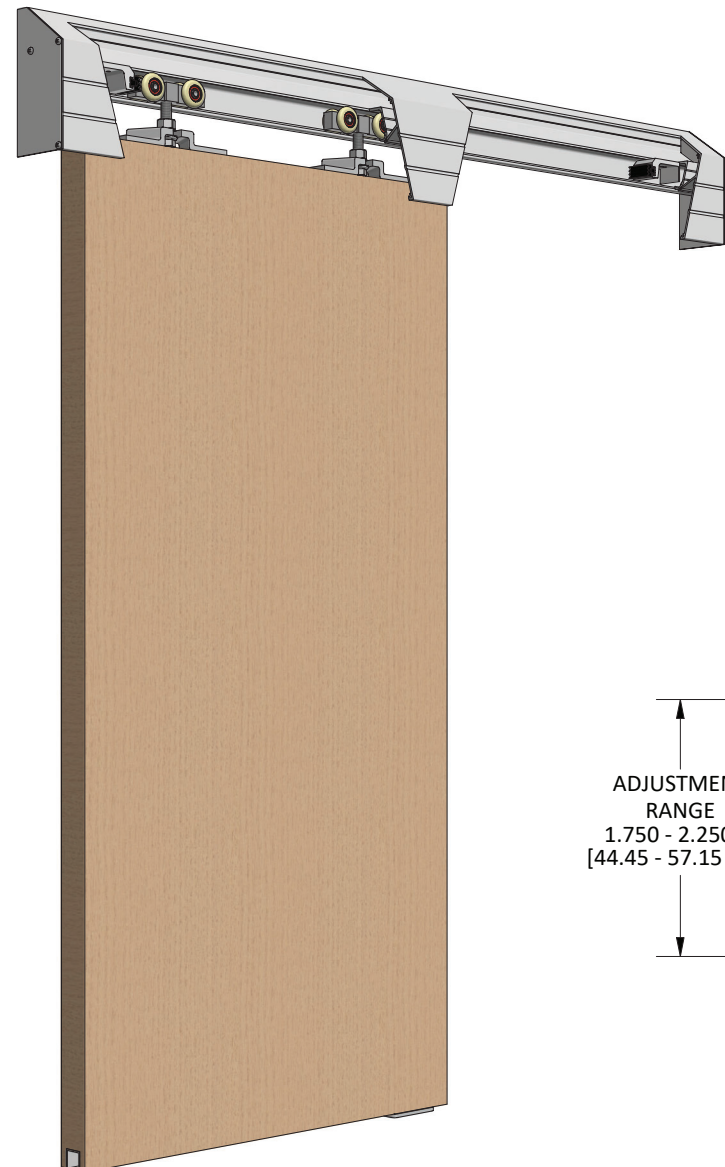

# C-998-110-CA SERIES - UP TO 450LBS CAPACITY

PRODUCT: C-998-110-CA SERIES PRODUCT DETAILS		 1220 BURLOAK DRIVE BURLINGTON, ONTARIO, L7L 6B3 TOLL FREE PHONE: 1-866-999-1KNC (1562) TOLL FREE FAX: 1-800-567-0123 www.kncrowder.com
CUSTOMER:		
PROJECT:		
DRAWN BY: G.PARON	DATE: AUGUST 2020	SCALE: NA
DWG N°:		
THIS DRAWING IS THE PROPERTY OF K.N. CROWDER MFG. INC. AND IS SUBJECT TO RETURN UPON DEMAND. IT MUST NOT BE TRACED, COPIED, OR REPRODUCED IN ANY MANNER, NOR SUBMITTED TO ANY OUTSIDE PARTIES FOR EXAMINATION WITHOUT OUR CONSENT.		