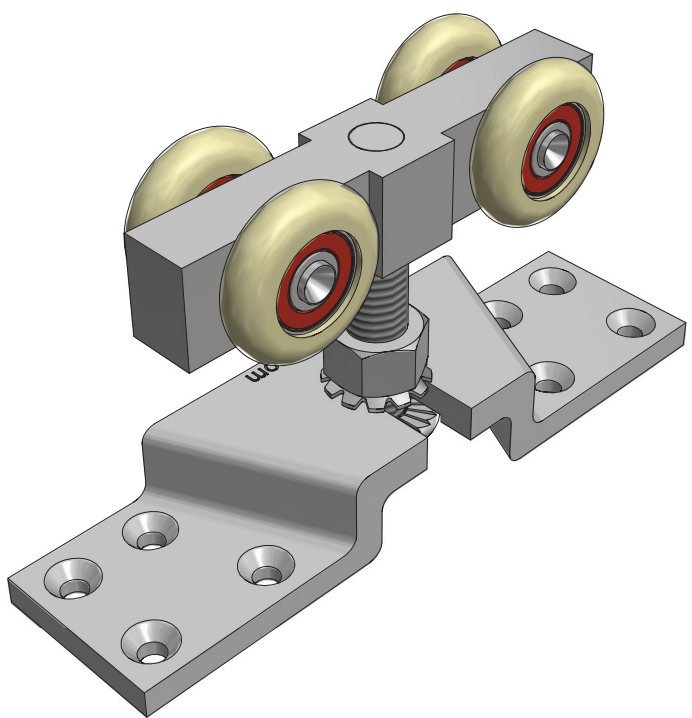

# C-998-110-CA SERIES - UP TO 450LBS CAPACITY

PRODUCT: C-998-110-CA SERIES PRODUCT DETAILS		 1220 BURLOAK DRIVE BURLINGTON, ONTARIO, L7L 6B3 TOLL FREE PHONE: 1-866-999-1KNC (1562) TOLL FREE FAX: 1-800-567-0123 www.kncrowder.com
CUSTOMER:		
PROJECT:		
DRAWN BY: G.PARON	DATE: AUGUST 2020	SCALE: NA
DWG N°:		
THIS DRAWING IS THE PROPERTY OF K.N. CROWDER MFG. INC. AND IS SUBJECT TO RETURN UPON DEMAND. IT MUST NOT BE TRACED, COPIED, OR REPRODUCED IN ANY MANNER, NOR SUBMITTED TO ANY OUTSIDE PARTIES FOR EXAMINATION WITHOUT OUR CONSENT.		