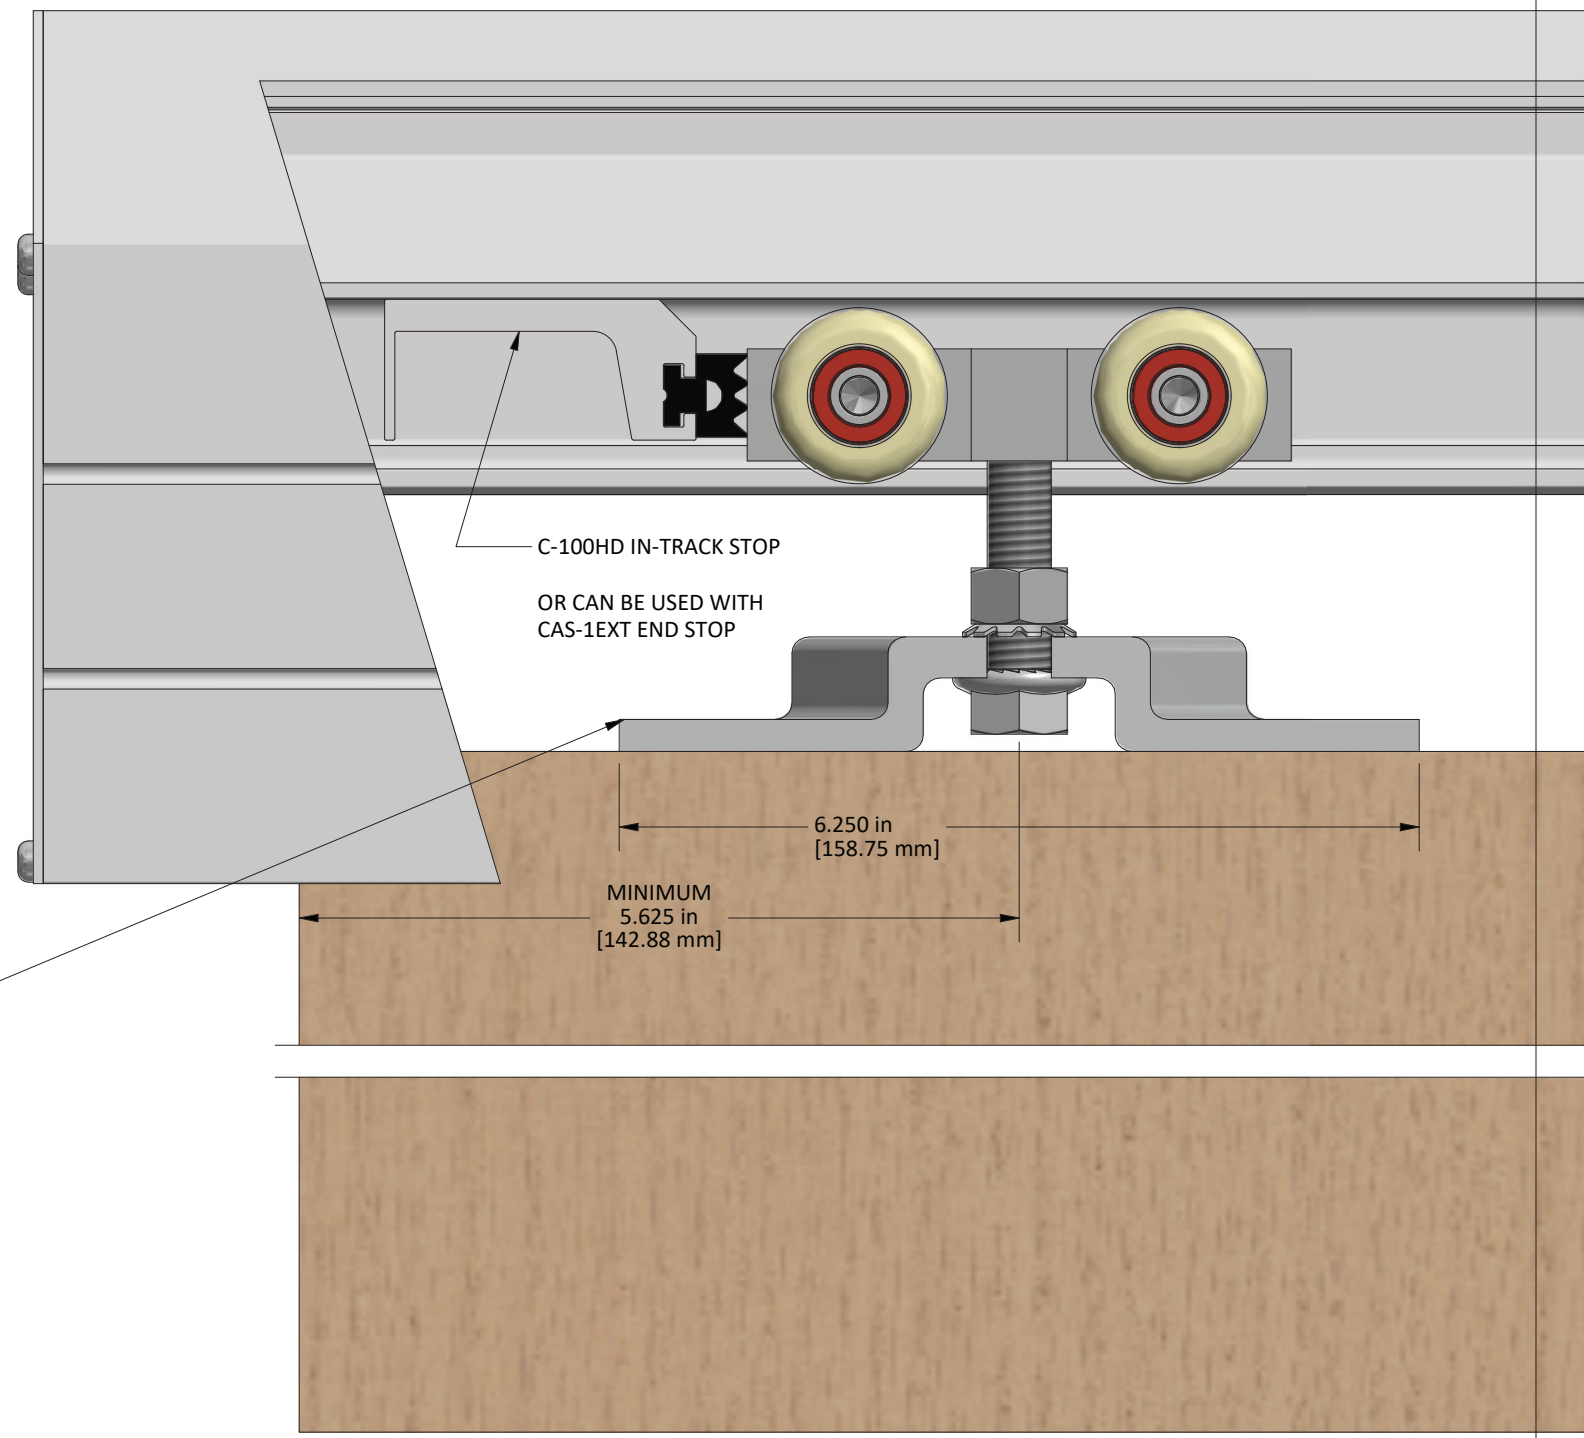

# C-998-110-CA SERIES - UP TO 450LBS CAPACITY

PRODUCT: C-998-110-CA SERIES PRODUCT DETAILS		 1220 BURLOAK DRIVE BURLINGTON, ONTARIO, L7L 6B3 TOLL FREE PHONE: 1-866-999-1KNC (1562) TOLL FREE FAX: 1-800-567-0123 www.kncrowder.com
CUSTOMER:		
PROJECT:		
DRAWN BY: G.PARON	DATE: AUGUST 2020	SCALE: NA
DWG N°:		
THIS DRAWING IS THE PROPERTY OF K.N. CROWDER MFG. INC. AND IS SUBJECT TO RETURN UPON DEMAND. IT MUST NOT BE TRACED, COPIED, OR REPRODUCED IN ANY MANNER, NOR SUBMITTED TO ANY OUTSIDE PARTIES FOR EXAMINATION WITHOUT OUR CONSENT.		