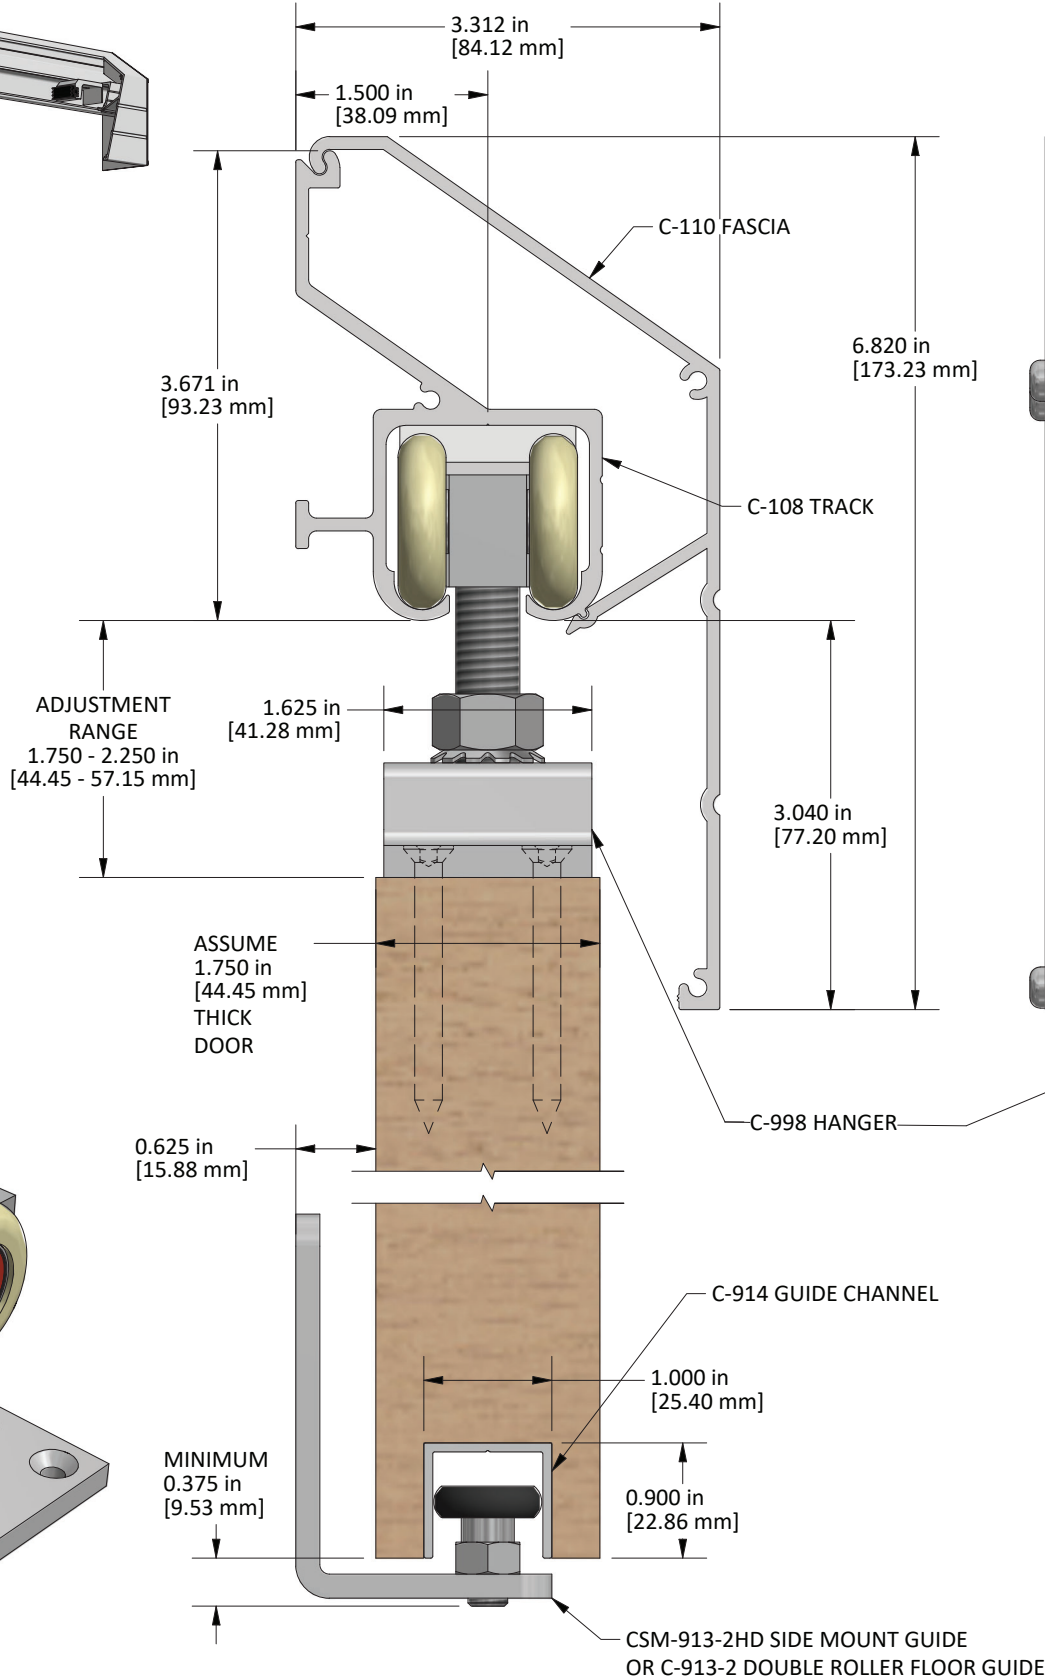

# C-998-110-CA SERIES - UP TO 450LBS CAPACITY

PRODUCT: C-998-110-CA SERIES PRODUCT DETAILS		 1220 BURLOAK DRIVE BURLINGTON, ONTARIO, L7L 6B3 TOLL FREE PHONE: 1-866-999-1KNC (1562) TOLL FREE FAX: 1-800-567-0123 www.kncrowder.com
CUSTOMER:		
PROJECT:		
DRAWN BY: G.PARON	DATE: AUGUST 2020	SCALE: NA
DWG N°:		
THIS DRAWING IS THE PROPERTY OF K.N. CROWDER MFG. INC. AND IS SUBJECT TO RETURN UPON DEMAND. IT MUST NOT BE TRACED, COPIED, OR REPRODUCED IN ANY MANNER, NOR SUBMITTED TO ANY OUTSIDE PARTIES FOR EXAMINATION WITHOUT OUR CONSENT.		