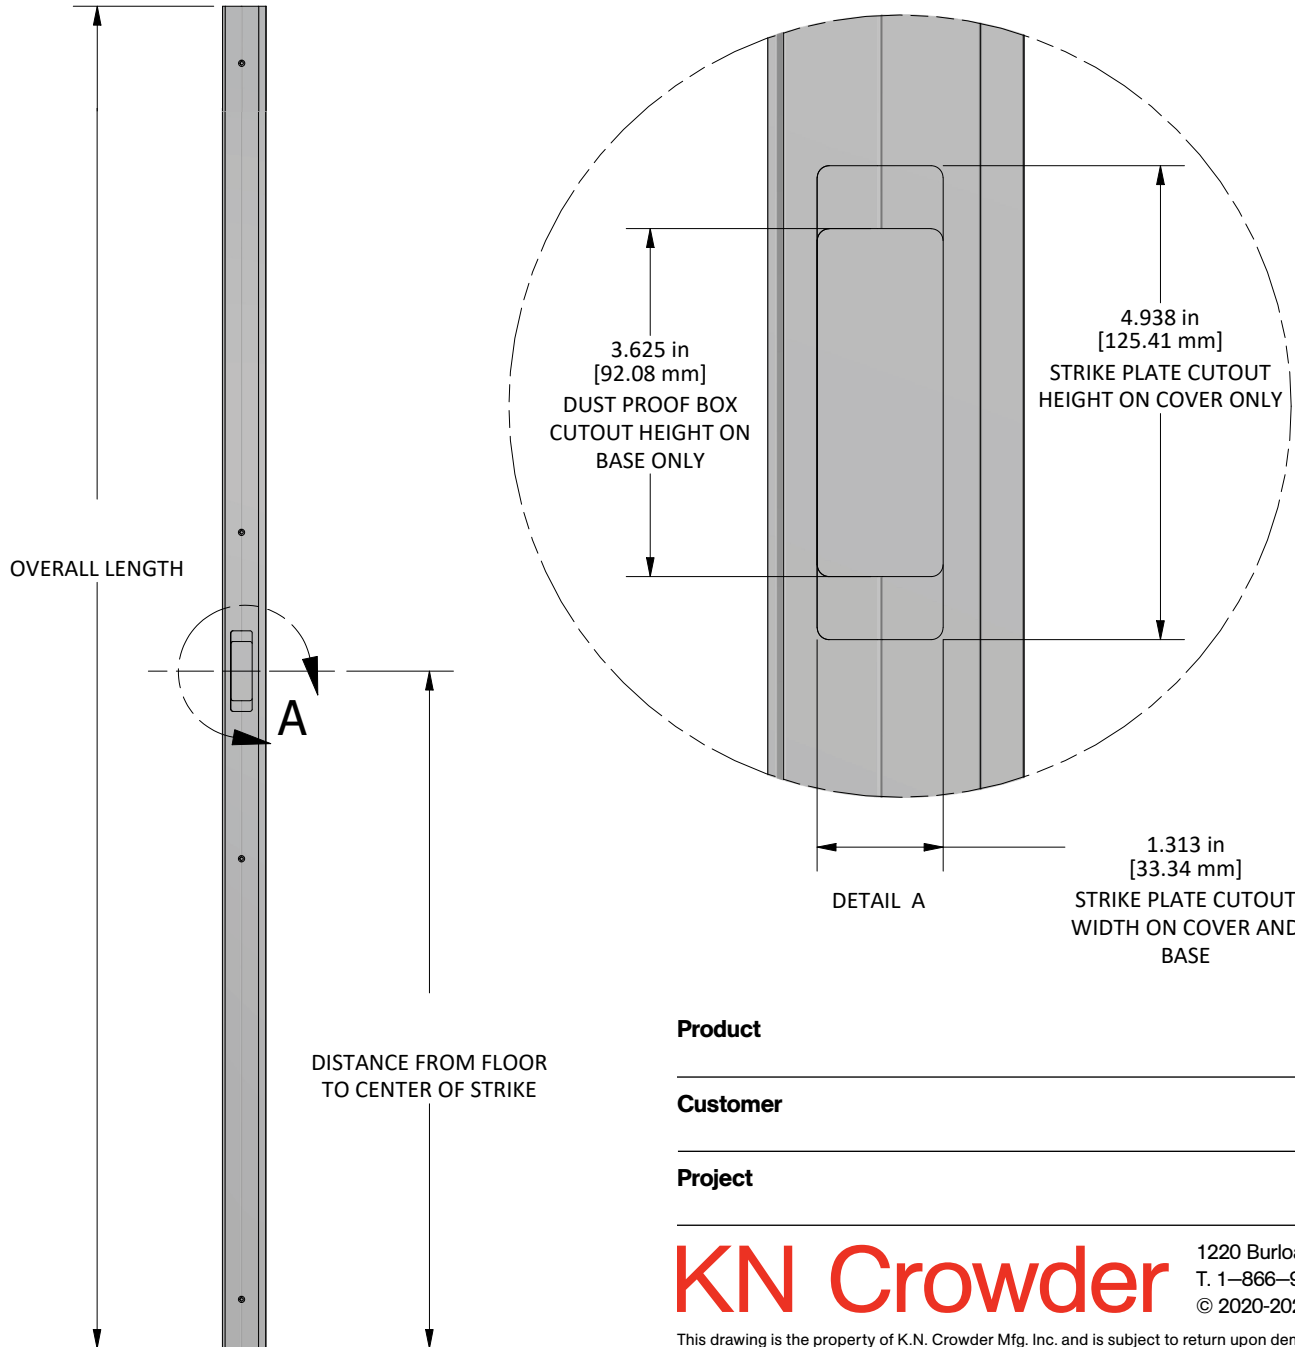

Crowder Strike Plate & Dust Proof Box Prep

with Universal Strike Plate and Dust Proof Box

ORDER IS FOR LEFT-HANDED OPENING
(SEE ABOVE)

Approval is required

Name _____

Signature _____

Date _____

Product