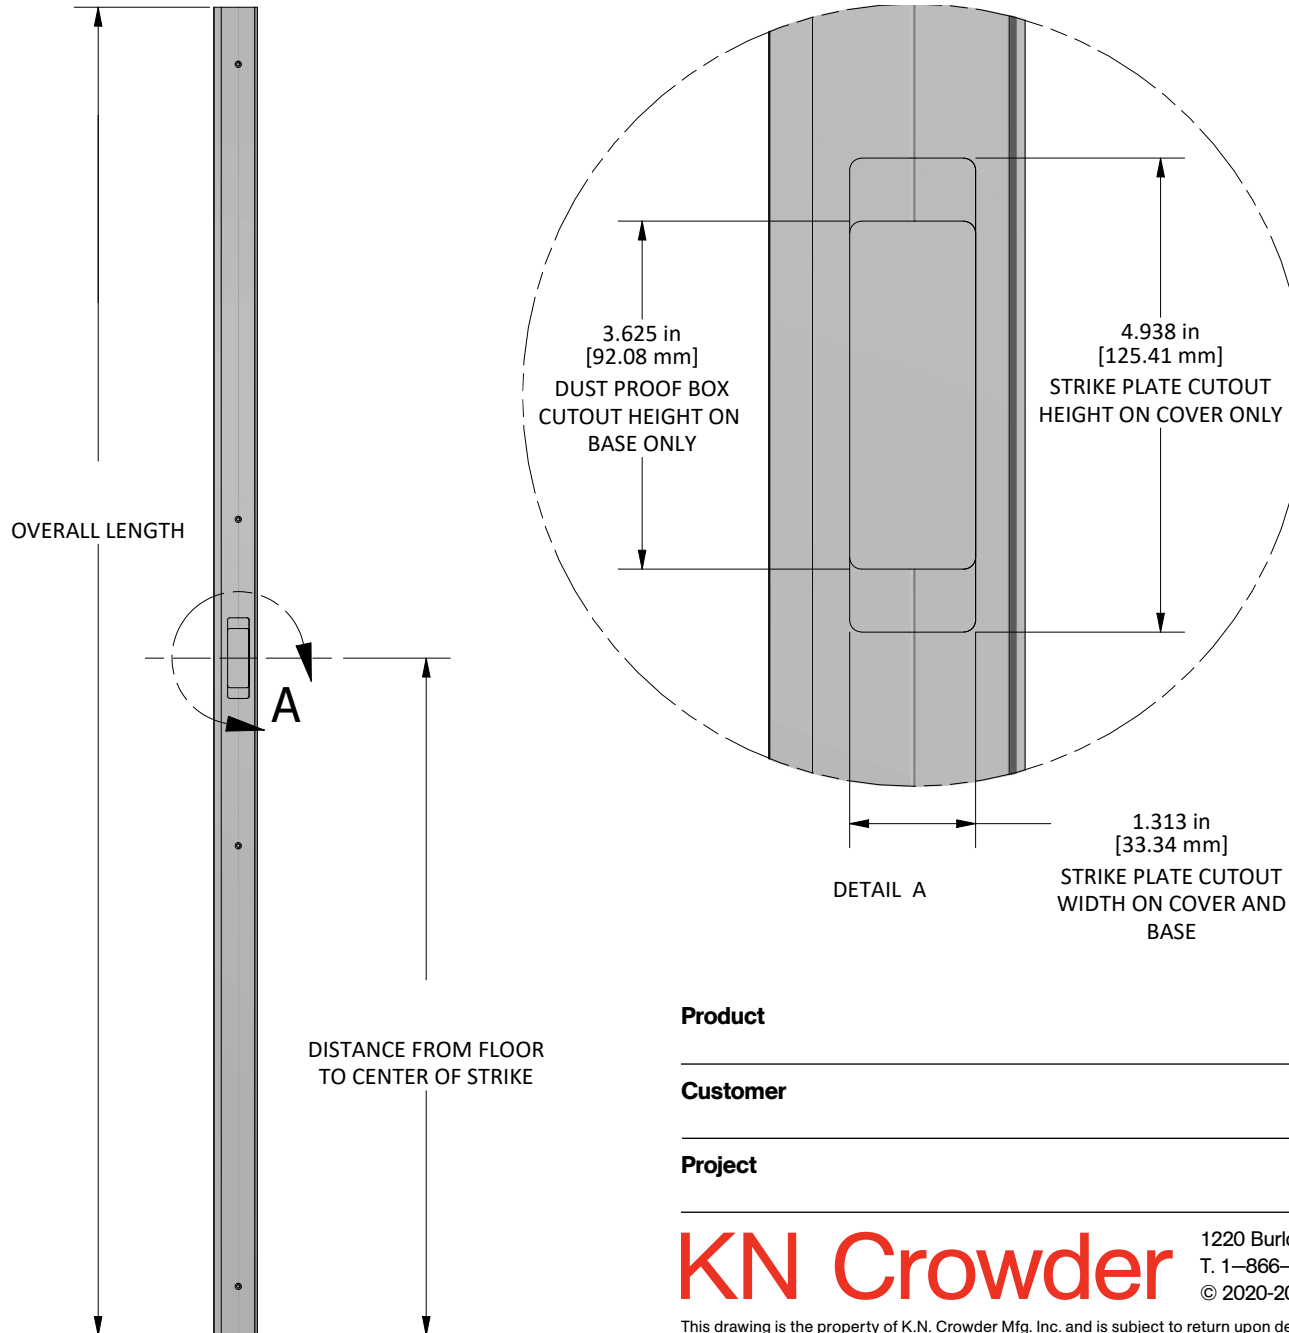

Crowder Strike Plate & Dust Proof Box Prep

with Universal Strike Plate and Dust Proof Box

ORDER IS FOR **RIGHT-HANDED** OPENING
(SEE ABOVE)

Approval is required

Name _____

Signature _____

Date _____

Product _____