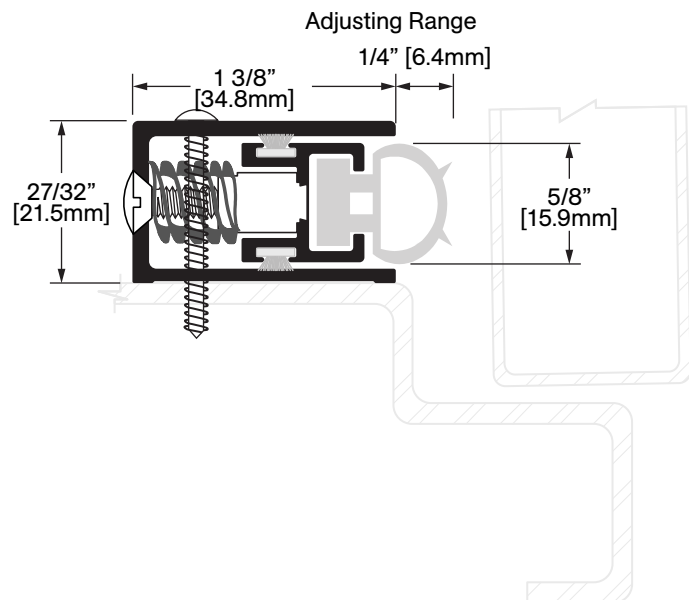

W-48S NEW

Operation: Adjustable Weatherstrip
Features: Clear Anodized Extruded Aluminum with Silicone
Application: Ideal for Commercial & Industrial
Maximum Length: 120 in [3048 mm]

FINISHES

- STD** Clear Anodized
- Bronze Anodized
- OPT** Black Anodized
- Special _____